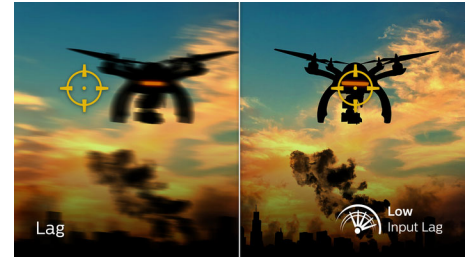

Low Input Lag

Input lag is the amount of time that elapses between performing an action with connected devices and seeing the result on screen. Low input lag reduces the time delay between entering a command from your devices to monitor, greatly improving play on twitch-sensitive video games, particularly important for playing fast-paced, competitive games.