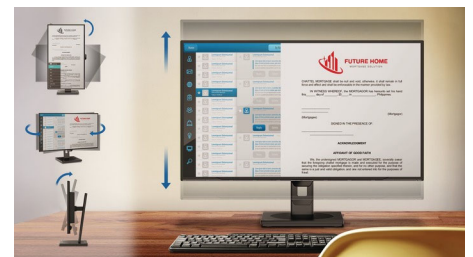

Low Input Lag

Input lag is the amount of time that elapses between performing an action with connected devices and seeing the result on screen. Low input lag reduces the time delay between entering a command from your devices to monitor, greatly improving play on twitch-sensitive video games, particularly important for playing fast-paced, competitive games.

SmartImage HDR

Select one of SmartImage HDR modes to best suit your needs. HDR Game: optimised for

playing video games. With brighter white and darker black, the gaming scene is vivid and reveals more details, easily spot enemies hiding in the dark corners and shadows. HDR Movie: ideal for watching HDR movie. Delivers better contrast and brightness for a more realistic and immersive viewing experience. HDR Photo: enhanced red, green and blue for lively visuals. DisplayHDR: VESA DisplayHDR certified*. Personal: customised settings in picture menu. *Please refer to specification for HDR grade.

LowBlue Mode and Flicker-free

Our LowBlue Mode and Flicker-free technology have been developed to reduce eye strain and fatigue often caused by long hours in front of a monitor.

SmartErgoBase

The SmartErgoBase is a monitor base that delivers ergonomic display comfort and provides cable management. The user-friendly height, swivel, tilt and rotation angle adjustments of the base allow the monitor to be positioned for maximum comfort to help ease the physical strains of a long workday. In addition, cable management reduces cable clutter and keeps the workspace neat and professional.