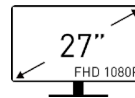

### SPECIFICATIONS

Type / Size	27"
Colorway	Black
Active Display Area (mm)	597.888(H) x 336.312(V)
Curvature	Curved 1500R
Panel Type	VA
Resolution	1920 x 1080 (FHD)
Pixel Pitch	0.3114(H) x 0.3114(V)
Aspect Ratio	16:9
Brightness (nits)	250 cd/m <sup>2</sup>
Contrast Ratio	4000:1
Refresh Rate	75Hz
Response Time	1ms (MPRT) / 5ms (GTG)
View Angles	178°(H) / 178°(V)
sRGB	97.7% (CIE 1976)
Surface Treatment	Anti-glare
Display Colors	16.7M
Color Bit	8 bits
Video Interface	1x HDMI (1.4b) 1x D-Sub (VGA) 1x Headphone-out
Speaker	2x 2W
Power Type	Internal Power
Power Input	100~240V, 50~60Hz
Adjustment (Tilt)	-3.5° ~ 21.5°
Kensington Lock	Yes
VESA Mounting	100 x 100 mm
Dimension (W x D x H)	610.34 x 237 x 454.8 mm (24.03 x 9.33 x 17.91 inch)
Weight (NW / GW)	5.4 kg (11.9 lbs) / 7.3 kg (16.09 lbs)
Dimension (W x D x H) With Carton	684 x 156 x 474 mm (26.93 x 6.14 x 18.66 inch)
Note	HDMI: 1920 x 1080 (Up to 75Hz) D-Sub: 1920 x 1080 (Up to 60Hz)