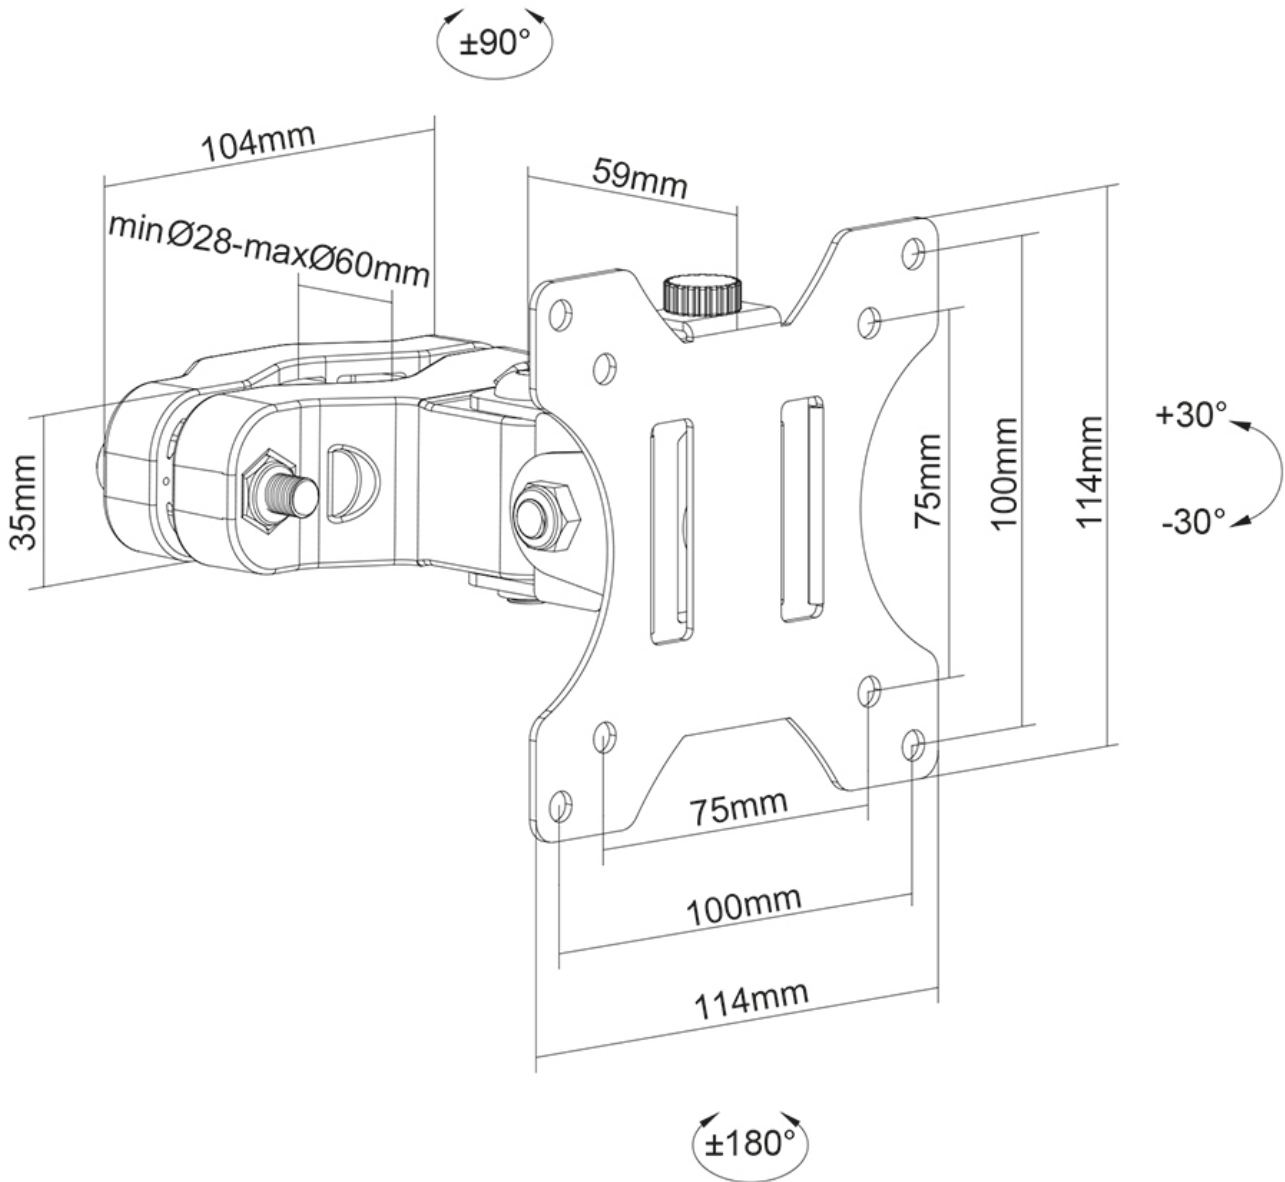

FUNCTIE

Type	Tilt
	Rotate
	Swivel
Tilt (degrees)	+30°, -30°
Swivel (degrees)	180°
Rotate (degrees)	360°
Height	11,4 cm
Width	11,4 cm
Depth	12,2 cm

INFORMATION

Color	Black
Main material	Steel
Warranty	5 year

Neomounts

Neomounts

Neomounts FL40-430BL11 TV pole mount - 17-32" - max 8 kg - VESA 75x75-100x100 - suitable for Ø 28-60 mm - black

The Neomounts FL40-430BL11 is a full motion pole mount for flat screens up to 32" with a maximum weight capacity of 8 kg. The versatile tilt (60°), swivel (180°) and rotate (360°) technology allows you to create the optimum viewing angle.

The FL40-430BL11 has a depth of 11 cm and is suitable for screens that meet VESA hole pattern 75x75 to 100x100 mm. The mount includes a nifty Quick-release VESA, that allows you to attach the TV in a wink of an eye.

FL40-430BL11

NEOMOUNTS FL40-430BL11 TV POLE MOUNT 17-32" - DIAM. 28-60 MM

Neomounts