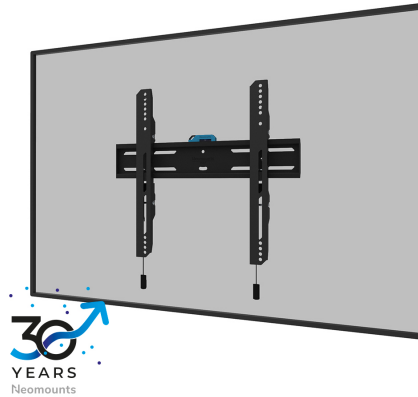

## NEOMOUNTS WL30S-850BL14 TV MOUNT WALL 40-75" - FIXED - LOCKABLE - FAST INSTALLATION

#### FUNCTIE

Type	Fixed
Height adjustment	2 cm
Lockable	Lockable - Security screw included
Height	42,5 cm
Width	48,4 cm
Depth	3,3 cm
Adjustment type	Micro adjustment

Neomounts

**Neomounts LEVEL-850 WL30S-850BL14 Fixed TV mount wall - 40-75" - max 50 kg - VESA 100x100-400x400 - d 3,3 cm - level adjustment - lockable (incl. security screw, excl. lock) - Rapid Install-model incl. fixing template - black**

The Neomounts WL30S-850BL14 LEVEL is a fixed wall mount for flat screens up to 75" with a maximum weight capacity of 50 kg. Height and level adjustment is available for the perfect installation.

The LEVEL-850 wall mount has a depth of 3,3 cm and is suitable for screens that meet VESA hole pattern 100x100 to 400x400mm. It is possible to lock the wall mount using the included anti-theft screw or a padlock (not included).