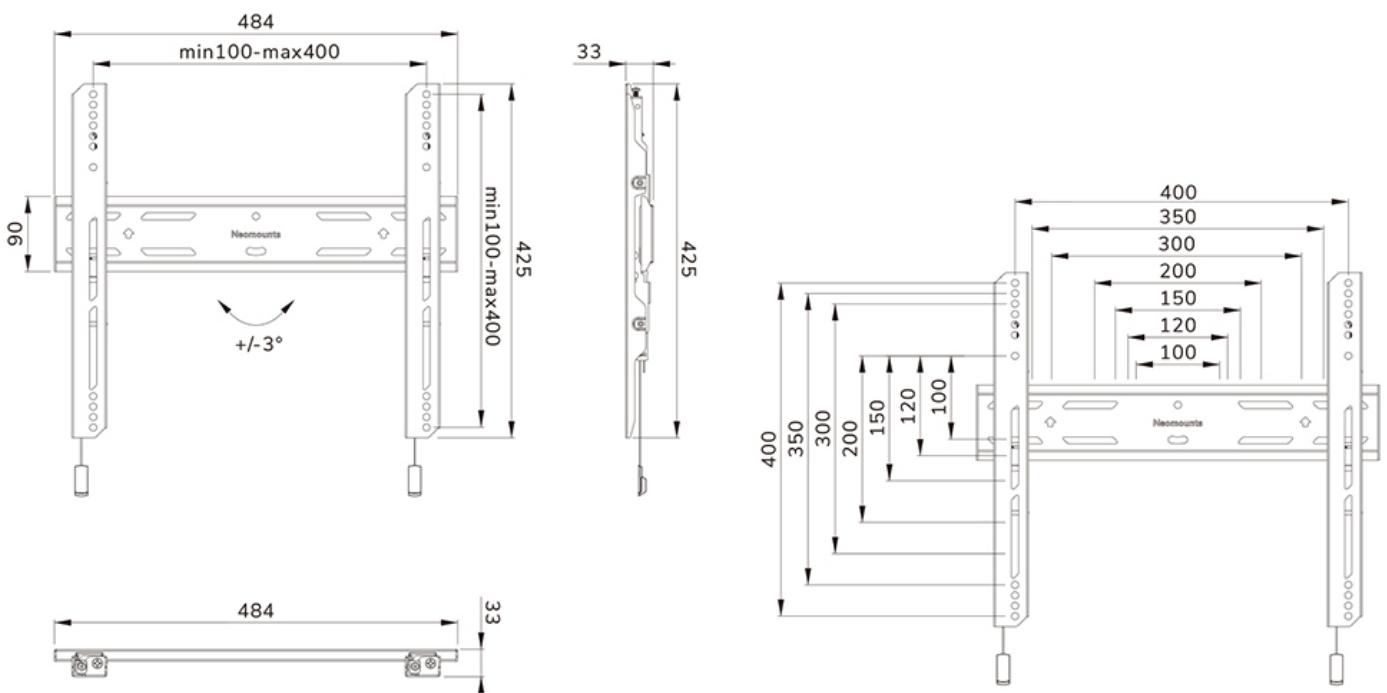

#### FUNCTIE

Type	Fixed
Height adjustment	2 cm
Lockable	Lockable - Security screw included
Height	42,5 cm
Width	48,4 cm
Depth	3,3 cm
Adjustment type	Micro adjustment

Neomounts

**Neomounts LEVEL-850 WL30S-850BL14 Fixed TV mount wall - 40-75" - max 50 kg - VESA 100x100-400x400 - d 3,3 cm - level adjustment - lockable (incl. security screw, excl. lock) - Rapid Install-model incl. fixing template - black**

The Neomounts WL30S-850BL14 LEVEL is a fixed wall mount for flat screens up to 75" with a maximum weight capacity of 50 kg. Height and level adjustment is available for the perfect installation.

The LEVEL-850 wall mount has a depth of 3,3 cm and is suitable for screens that meet VESA hole pattern 100x100 to 400x400mm. It is possible to lock the wall mount using the included anti-theft screw or a padlock (not included).

WL30S-850BL14

NEOMOUNTS WL30S-850BL14 TV MOUNT WALL  
40-75" - FIXED - LOCKABLE - FAST INSTALLATION

Neomounts

Measuring unit: mm