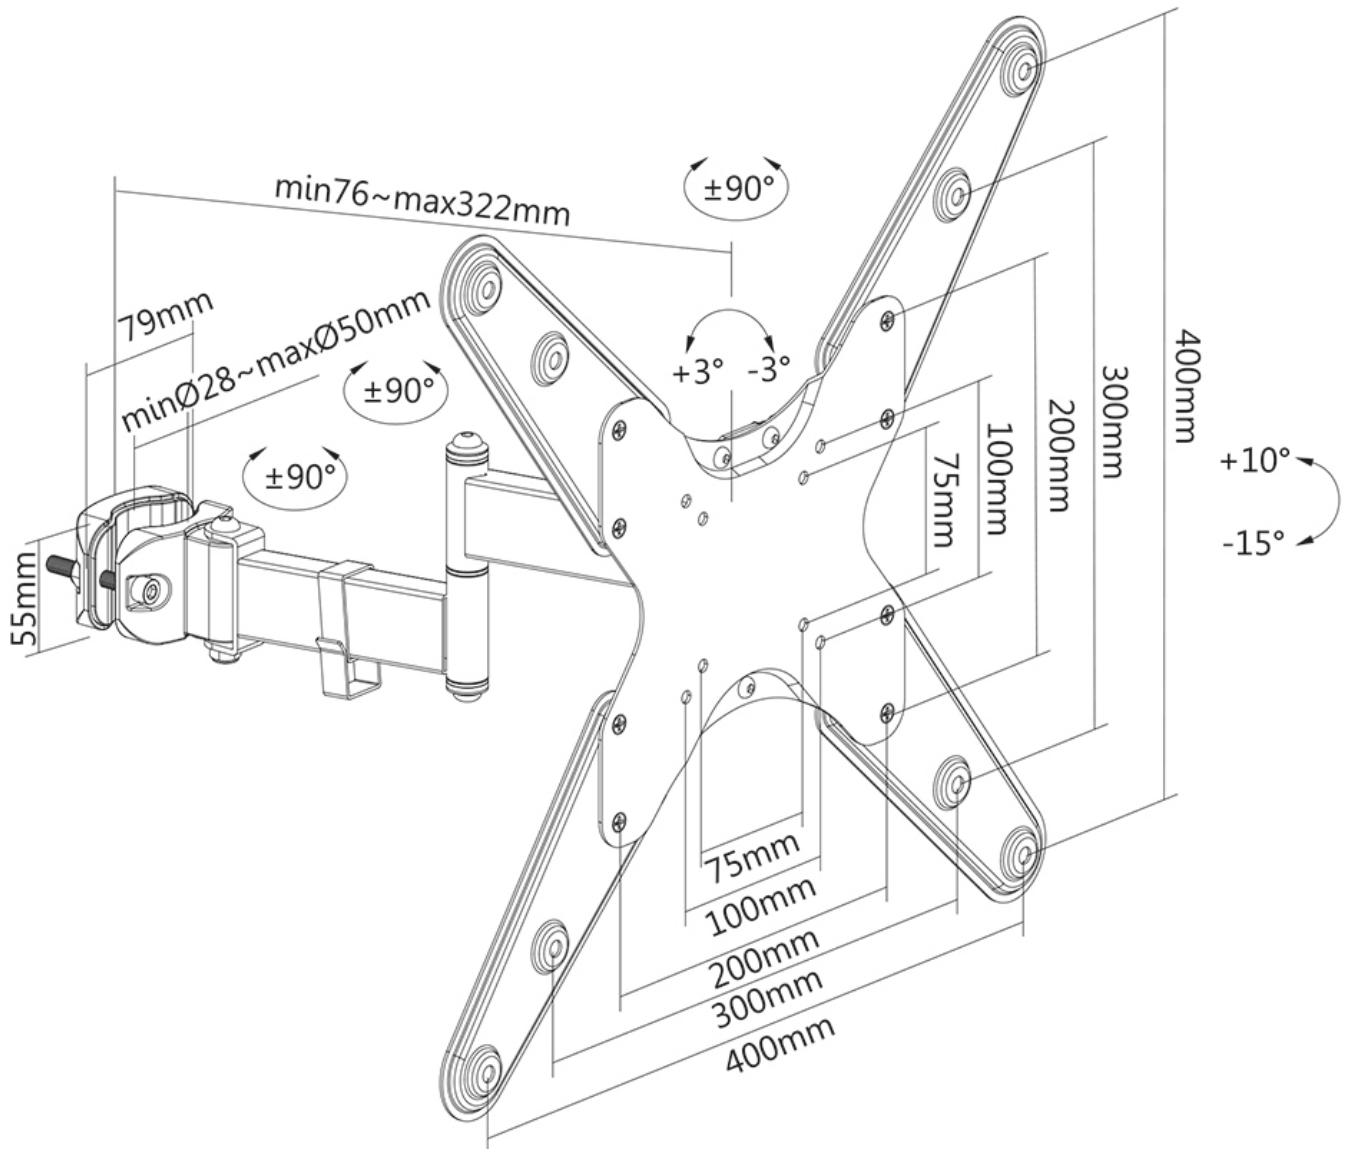

FUNCTIE

Type	Tilt
	Rotate
	Swivel
	Full motion
Tilt (degrees)	+10°, -15°
Swivel (degrees)	180°
Height	45 cm
Width	45 cm
Depth	32,2 cm

INFORMATION

Color	Black
Main material	Steel
Warranty	5 year

*Please note: The inch sizes stated are just an indication, combined with the weight and VESA sizes. The maximum weight and VESA size are absolute restrictions for the products and should not be exceeded.

Neomounts

Neomounts

Neomounts FL40-450BL14 TV pole mount - 32-55" - max 25 kg - VESA 75x75-400x400 - suitable for Ø 28-50 mm - level adjustment - full motion - black

The Neomounts FL40-450BL14 is a full motion pole mount for flat screens up to 55" with a maximum weight capacity of 25 kg. The versatile tilt (25°) and swivel (180°) technology allows you to create the optimum viewing angle. The mount can be levelled for the perfect installation.

The FL40-450BL14 has a depth of 7,6-32,2 cm and is suitable for screens that meet VESA hole pattern 75x75 to 400x400 mm. The mount is equipped with a cable management system to secure and route any loose cables.

FL40-450BL14

NEOMOUNTS FL40-450BL14 TV POLE MOUNT 32-55" - DIAM. 28-50 MM - FULL MOTION

Neomounts