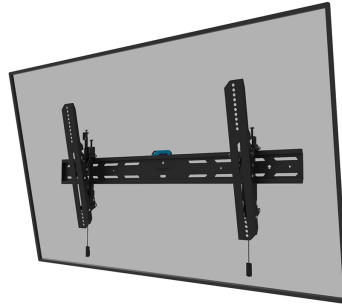

WL35S-850BL18

NEOMOUNTS TV WALL MOUNT

SPECIFICATIONS

GENERAL

Min. screen size*	43 inch
Max. screen size*	98 inch
Max. weight	100 kg (per screen)
Screens	1
VESA minimum	100x100 mm
VESA maximum	800x400 mm
Distance to wall	3,5 cm

FUNCTIONALITY

Type	Tilt
Tilt (degrees)	12°
Height	42,5 cm
Width	88,4 cm
Depth	3,5 cm
Adjustment type	Micro adjustment
Lockable	Lockable - Security screw included

INFORMATION

Color	Black
Main material	Steel
Warranty	5 year
EAN code	8717371448899

Neomounts

Neomounts

Neomounts WL35S-850BL18 tiltable wall mount for 43-98" screens - Black

The Neomounts WL35S-850BL18 is a tiltable wall mount for flat screens up to 98" with a maximum weight capacity of 100 kg. Height and level adjustment is available for the perfect installation.

The WL35S-850BL18 has a depth of 3,3 cm and is suitable for screens that meet VESA hole pattern 100x100 to 800x400mm. It is possible to lock the wall mount using the included anti-theft screw or a padlock (not included).