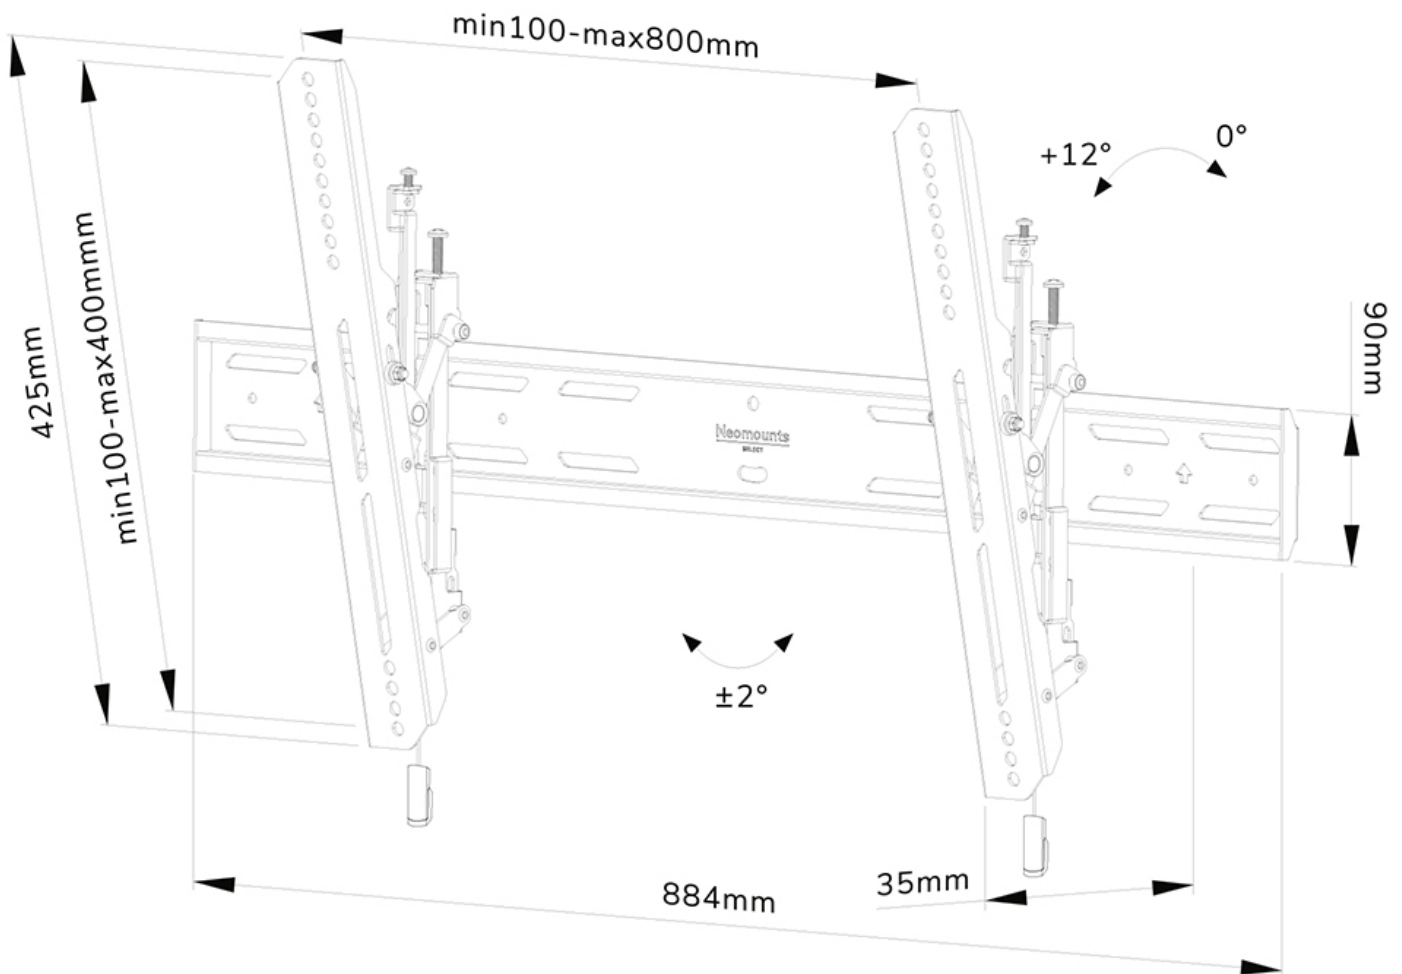

WL35S-850BL18

NEOMOUNTS TV WALL MOUNT

Neomounts