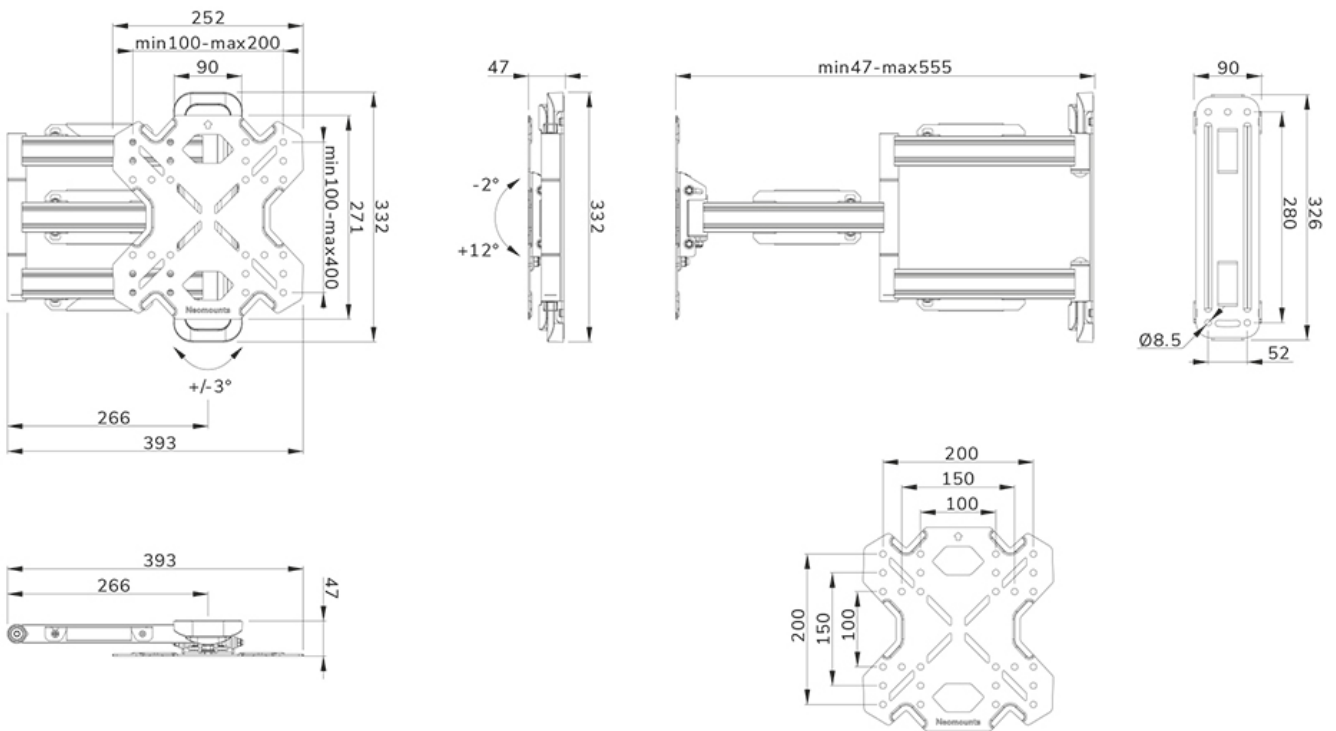

FUNCTIE

Type	Tilt Swivel Full motion
Lockable	Not lockable
Tilt (degrees)	+12°, -2°
Swivel (degrees)	60°
Rotate (degrees)	+3°, -3°
Height	27,1 cm
Width	25,2 cm
Depth	4,7 cm

INFORMATION

Series	LEVEL 850
Color	Black
Main material	Steel
Warranty	5 year

Neomounts LEVEL-850 WL40S-850BL12 Full motion TV mount wall - 32-55" - max 40 kg - VESA 100x100-200x200 - d 4,7-55,5 cm - level adjustment - Rapid Install-model incl. fixing template - black

The Neomounts WL40S-850BL12 LEVEL is a full motion wall mount for flat screens up to 55" with a maximum weight capacity of 40 kg. The versatile tilt (14°) and swivel (60°) technology allows you to create the optimum viewing angle. The mount can be levelled for the perfect installation.

The LEVEL-850 wall mount has a depth of 4,7-55,5 cm and is suitable for screens that meet VESA hole pattern 100x100 to 200x200mm.

The WL40S-850BL12 features a nifty Easy-release system, that allows you to attach the TV in a wink of an eye. A separate spirit level tool is included with the wall mount, as well as a fixing template, to ensure easy installation of the mount. The mount is equipped with high quality steel cable management, to secure any loose cables at the back of the screen.

WL40S-850BL12

NEOMOUNTS WL40S-850BL12 TV MOUNT WALL 32-55" - FULL MOTION - FAST INSTALLATION

Neomounts

Measuring unit: mm