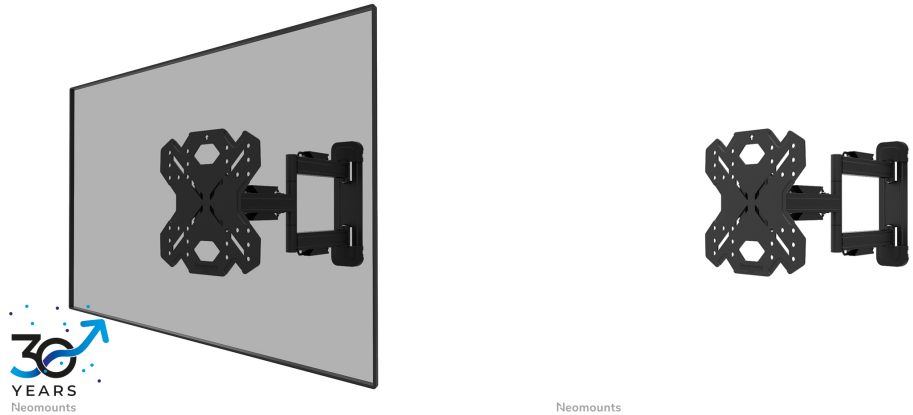

WL40S-850BL12

NEOMOUNTS WL40S-850BL12 TV MOUNT WALL 32-55" - FULL MOTION - FAST INSTALLATION

SPECIFICATIONS

GENERAL

Min. screen size*	32
Max. screen size*	55
Max. weight	40
Screens	1
Distance to wall	4,7-55,5 cm
VESA maximum	200x200 mm
VESA minimum	100x100 mm

FUNCTIE

Type	Tilt Swivel Full motion
Lockable	Not lockable
Tilt (degrees)	+12°, -2°
Swivel (degrees)	60°
Rotate (degrees)	+3°, -3°
Height	27,1 cm
Width	25,2 cm
Depth	4,7 cm

INFORMATION

Series	LEVEL 850
Color	Black
Main material	Steel
Warranty	5 year

Neomounts LEVEL-850 WL40S-850BL12 Full motion TV mount wall - 32-55" - max 40 kg - VESA 100x100-200x200 - d 4,7-55,5 cm - level adjustment - Rapid Install-model incl. fixing template - black

The Neomounts WL40S-850BL12 LEVEL is a full motion wall mount for flat screens up to 55" with a maximum weight capacity of 40 kg. The versatile tilt (14°) and swivel (60°) technology allows you to create the optimum viewing angle. The mount can be levelled for the perfect installation.

The LEVEL-850 wall mount has a depth of 4,7-55,5 cm and is suitable for screens that meet VESA hole pattern 100x100 to 200x200mm.

The WL40S-850BL12 features a nifty Easy-release system, that allows you to attach the TV in a wink of an eye. A separate spirit level tool is included with the wall mount, as well as a fixing template, to ensure easy installation of the mount. The mount is equipped with high quality steel cable management, to secure any loose cables at the back of the screen.