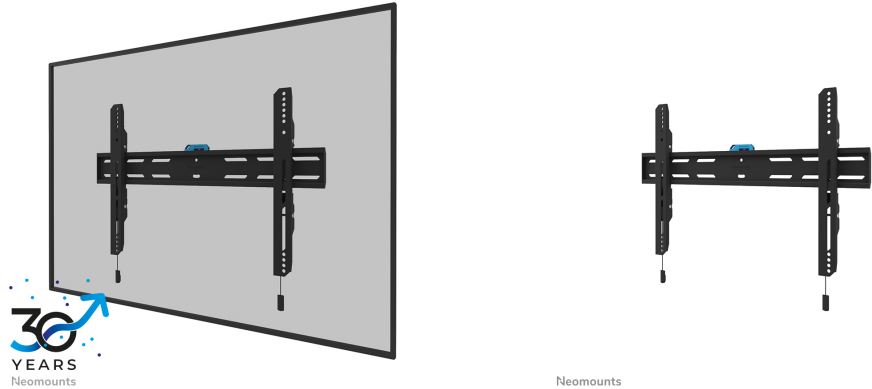

WL30S-850BL16

NEOMOUNTS WL30S-850BL16 TV MOUNT WALL 42-86" - FIXED - LOCKABLE - FAST INSTALLATION

SPECIFICATIONS

GENERAL

Min. screen size*	42
Max. screen size*	86
Max. weight	60
Screens	1
Distance to wall	3,3 cm
VESA maximum	600x400 mm
VESA minimum	100x100 mm

FUNCTIE

Type	Fixed
Height adjustment	2 cm
Lockable	Lockable - Security screw included
Height	42,5 cm
Width	68,4 cm
Depth	3,3 cm
Adjustment type	Micro adjustment

INFORMATION

Series	LEVEL 850
Color	Black
Main material	Steel
Warranty	5 year

Neomounts LEVEL-850 WL30S-850BL16 Fixed TV mount wall - 42-86" - max 60 kg - VESA 100x100-600x400 - d 3,3 cm - level adjustment - lockable (incl. security screw, excl. lock) - Rapid Install-model incl. fixing template - black

The Neomounts WL30S-850BL16 LEVEL is a fixed wall mount for flat screens up to 86" with a maximum weight capacity of 60 kg. Height and level adjustment is available for the perfect installation.

The LEVEL-850 wall mount has a depth of 3,3 cm and is suitable for screens that meet VESA hole pattern 100x100 to 600x400mm. It is possible to lock the wall mount using the included anti-theft screw or a padlock (not included).