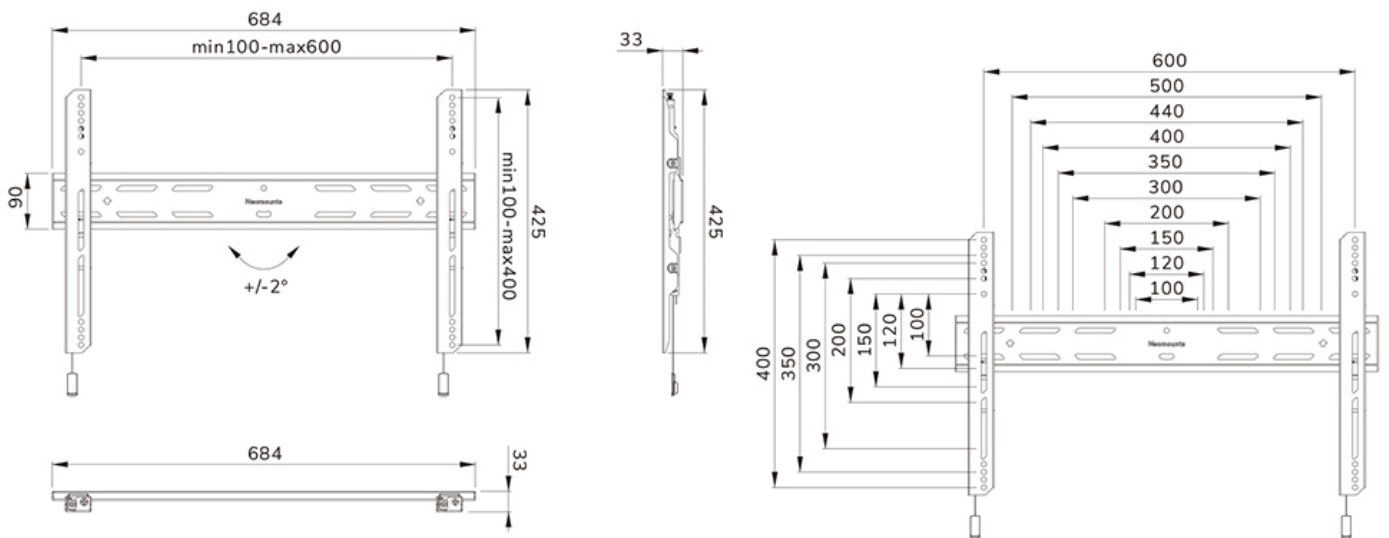

FUNCTIE

Type	Fixed
Height adjustment	2 cm
Lockable	Lockable - Security screw included
Height	42,5 cm
Width	68,4 cm
Depth	3,3 cm
Adjustment type	Micro adjustment

INFORMATION

Series	LEVEL 850
Color	Black
Main material	Steel
Warranty	5 year

Neomounts LEVEL-850 WL30S-850BL16 Fixed TV mount wall - 42-86" - max 60 kg - VESA 100x100-600x400 - d 3,3 cm - level adjustment - lockable (incl. security screw, excl. lock) - Rapid Install-model incl. fixing template - black

The Neomounts WL30S-850BL16 LEVEL is a fixed wall mount for flat screens up to 86" with a maximum weight capacity of 60 kg. Height and level adjustment is available for the perfect installation.

The LEVEL-850 wall mount has a depth of 3,3 cm and is suitable for screens that meet VESA hole pattern 100x100 to 600x400mm. It is possible to lock the wall mount using the included anti-theft screw or a padlock (not included).

WL30S-850BL16

NEOMOUNTS WL30S-850BL16 TV MOUNT WALL
42-86" - FIXED - LOCKABLE - FAST INSTALLATION

Neomounts

Measuring unit: mm