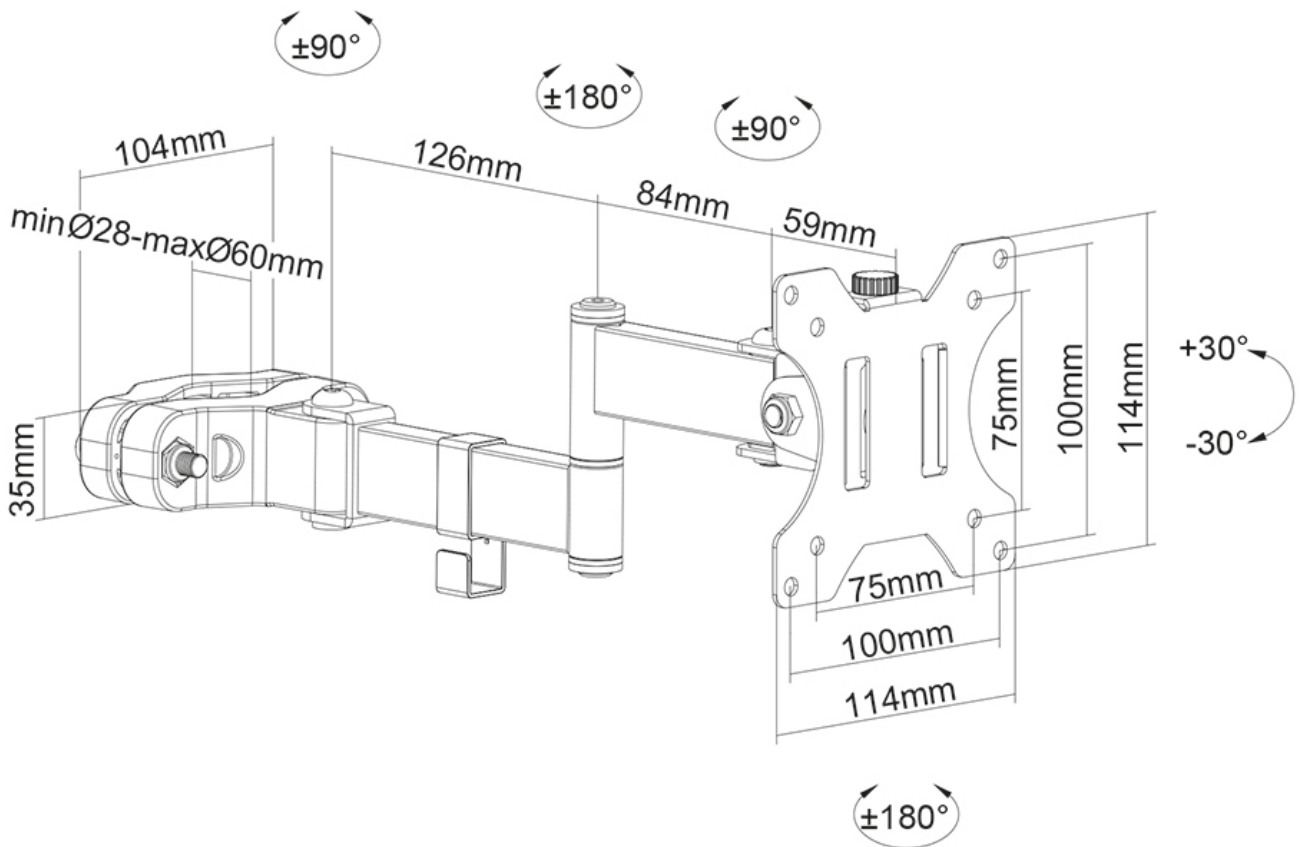

#### FUNCTIE

Type	Tilt Rotate Swivel Full motion
Tilt (degrees)	+30°, -30°
Swivel (degrees)	180°
Rotate (degrees)	360°
Height	14,2 cm
Width	11,4 cm
Depth	35 cm

### Neomounts FL40-450BL11 TV pole mount - 17-32" - max 8 kg - VESA 75x75-100x100 - suitable for Ø 28-60 mm - full motion - black

The Neomounts FL40-450BL11 is a full motion pole mount for flat screens up to 32" with a maximum weight capacity of 8 kg. The versatile tilt (60°), swivel (180°) and rotate (360°) technology allows you to create the optimum viewing angle.

The FL40-450BL11 has a depth of 8,1-35 cm and is suitable for screens that meet VESA hole pattern 75x75 to 100x100 mm. The mount includes a nifty Quick-release VESA, that allows you to attach the TV in a wink of an eye. The mount is equipped with a cable management system to secure and route any loose cables.

FL40-450BL11

NEOMOUNTS FL40-450BL11 TV POLE MOUNT 17-32" - DIAM. 28-60 MM - FULL MOTION

Neomounts