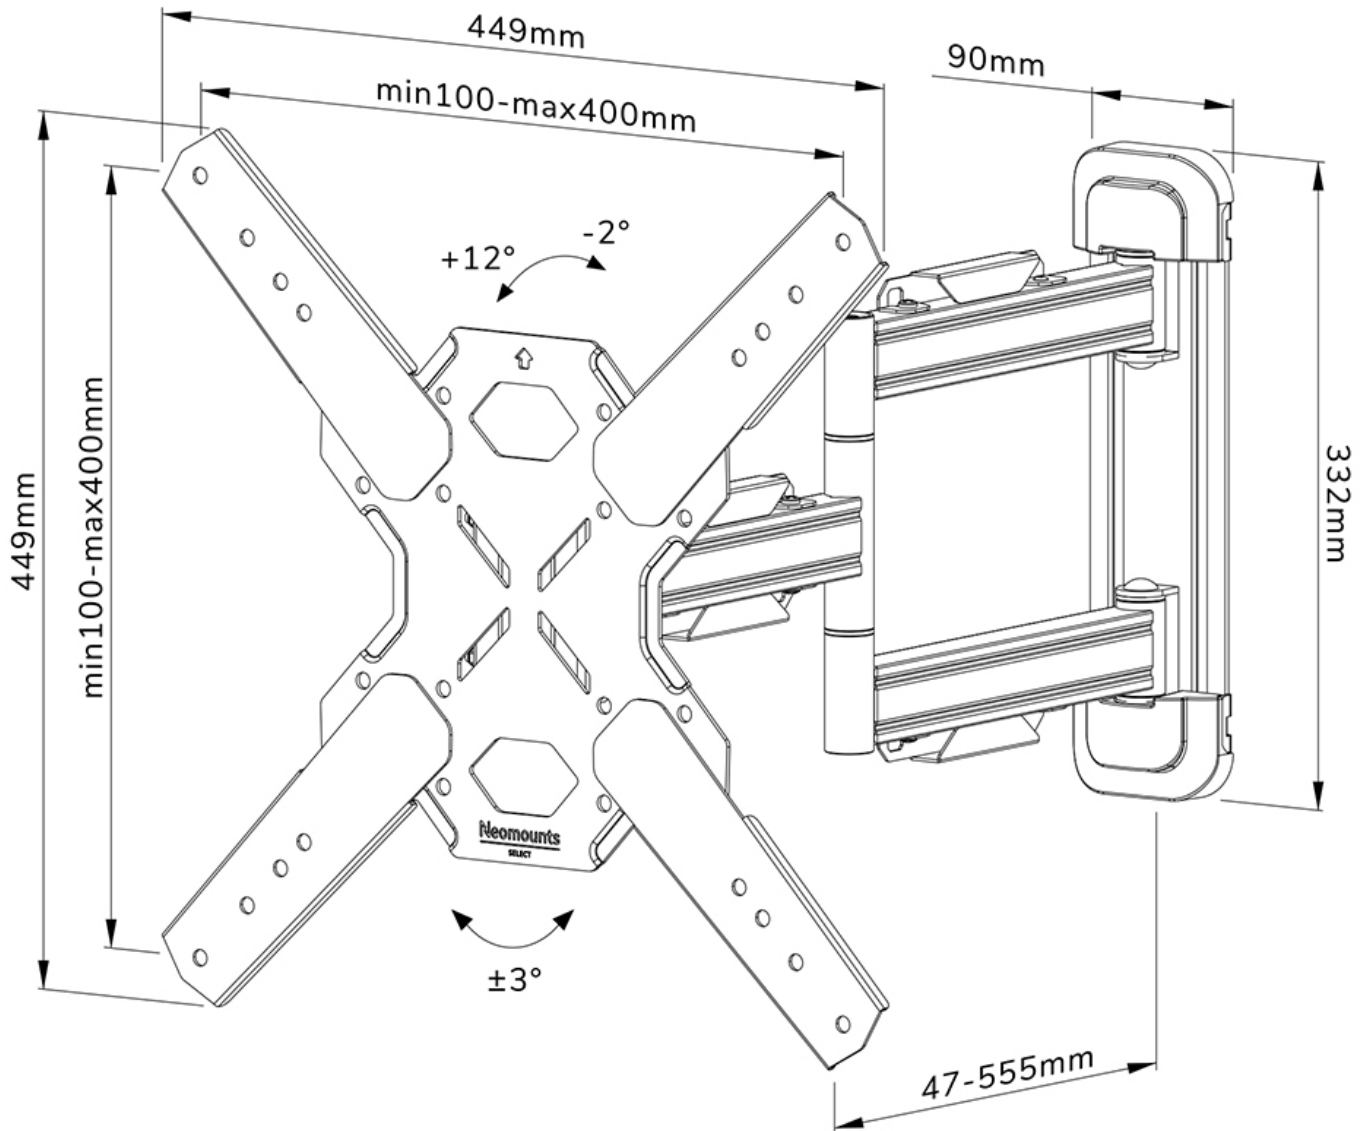

WL40S-850BL14

NEOMOUNTS TV WALL MOUNT

Neomounts