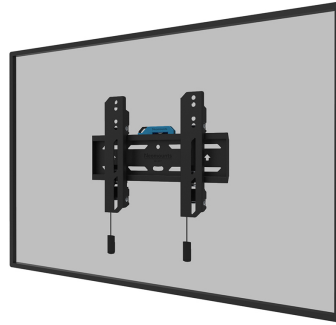

WL30S-850BL12

NEOMOUNTS TV WALL MOUNT

SPECIFICATIONS

GENERAL

Min. screen size*	24 inch
Max. screen size*	55 inch
Max. weight	50 kg (per screen)
Screens	1
VESA minimum	50x50 mm
VESA maximum	200x200 mm
Distance to wall	3,3 cm

Neomounts

Neomounts

Neomounts WL30S-850BL12 fixed wall mount for 24-55" screens - Black

The Neomounts WL30S-850BL12 is a fixed wall mount for flat screens up to 55" with a maximum weight capacity of 50 kg. Height and level adjustment is available for the perfect installation.

The WL30S-850BL12 has a depth of 3,3 cm and is suitable for screens that meet VESA hole pattern 50x50 to 200x200mm. It is possible to lock the wall mount using the included anti-theft screw or a padlock (not included).

The mount features a nifty magnetic pull & release system, that allows you to attach the TV in a wink of an eye and secure the TV in safe and solid manner. Afterwards, the pull & release straps can be easily hidden behind the screen by clicking the magnet to the mount. A separate spirit level tool is included with the wall mount, as well as a fixing template, to ensure easy installation of the mount.