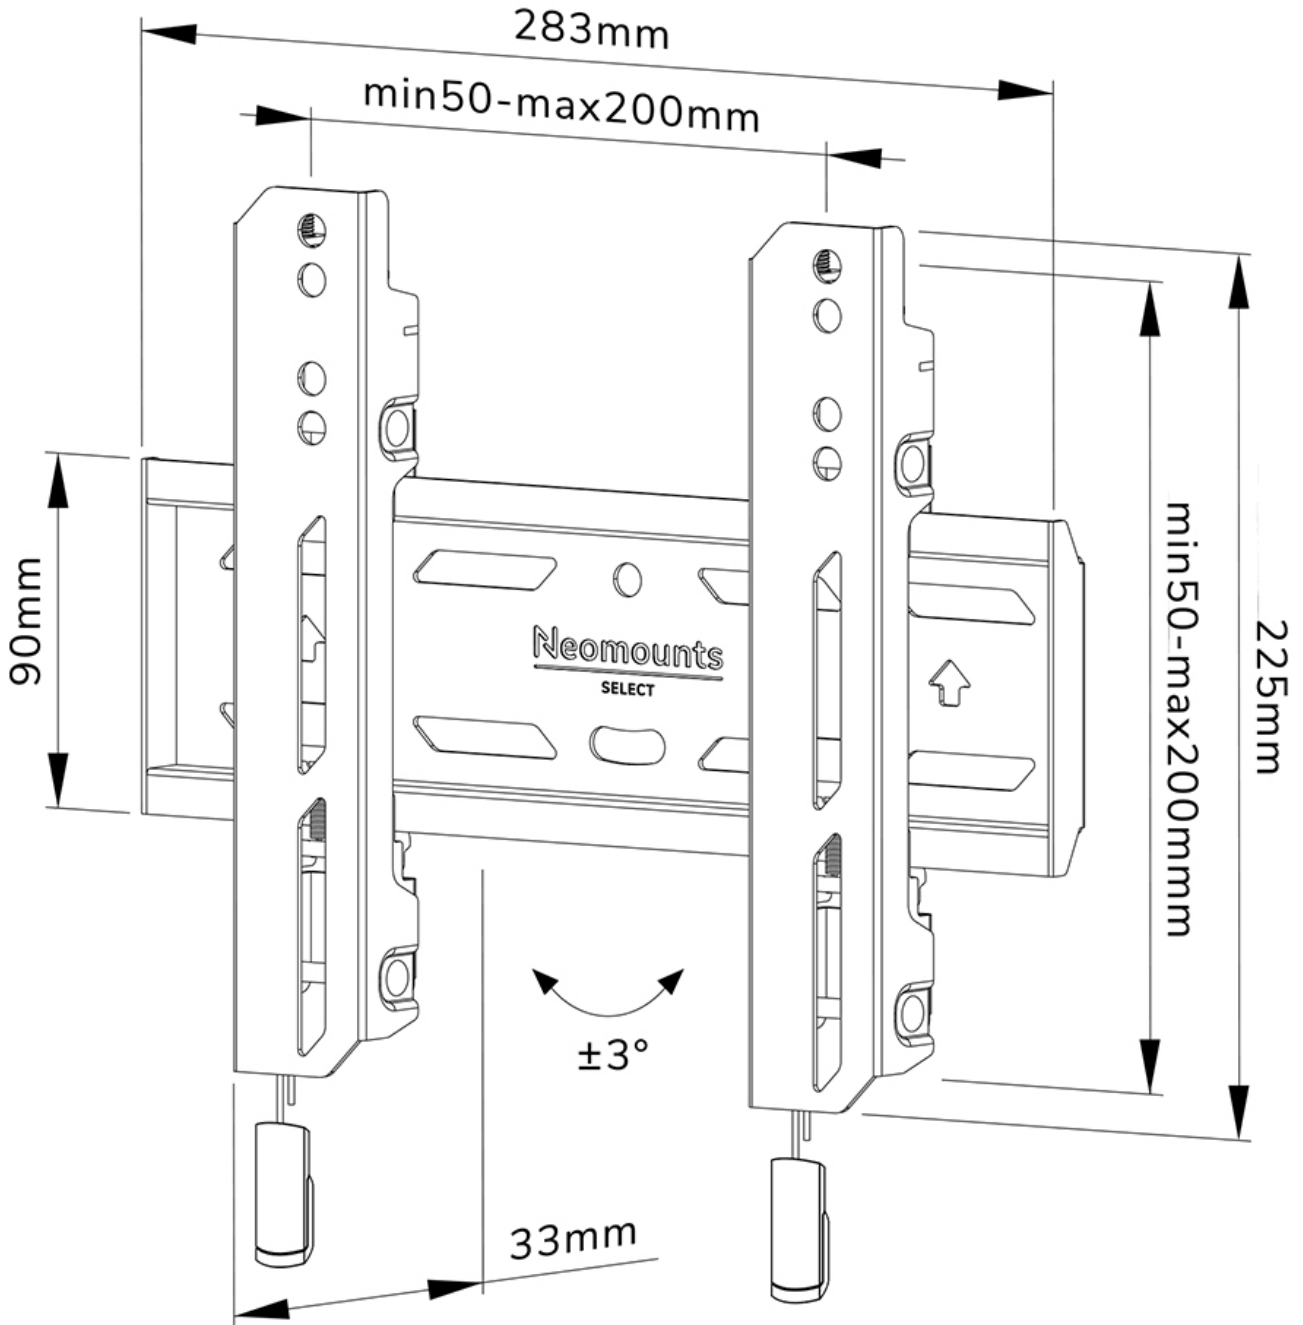

WL30S-850BL12

NEOMOUNTS TV WALL MOUNT

Neomounts