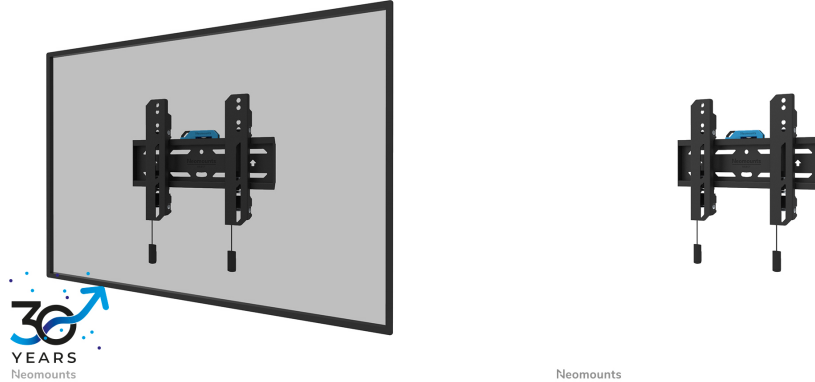

WL30S-850BL12

NEOMOUNTS WL30S-850BL12 TV MOUNT WALL 24-65" - FIXED - LOCKABLE - FAST INSTALLATION

SPECIFICATIONS

GENERAL

Min. screen size*	24
Max. screen size*	65
Max. weight	40
Screens	1
Distance to wall	3,3 cm
VESA maximum	200x200 mm
VESA minimum	50x50 mm

FUNCTIE

Type	Fixed
Height adjustment	2 cm
Lockable	Lockable - Security screw included
Height	22,5 cm
Width	28,3 cm
Depth	3,3 cm
Adjustment type	Micro adjustment

INFORMATION

Series	LEVEL 850
Color	Black
Main material	Steel
Warranty	5 year

Neomounts LEVEL-850 WL30S-850BL12 Fixed TV mount wall - 24-65" - max 40 kg - VESA 50x50-200x200 - d 3,3 cm - level adjustment - lockable (incl. security screw, excl. lock) - Rapid Install-model incl. fixing template - black

The Neomounts WL30S-850BL12 LEVEL is a fixed wall mount for flat screens up to 65" with a maximum weight capacity of 40 kg. Height and level adjustment is available for the perfect installation.

The LEVEL-850 wall mount has a depth of 3,3 cm and is suitable for screens that meet VESA hole pattern 50x50 to 200x200mm. It is possible to lock the wall mount using the included anti-theft screw or a padlock (not included).