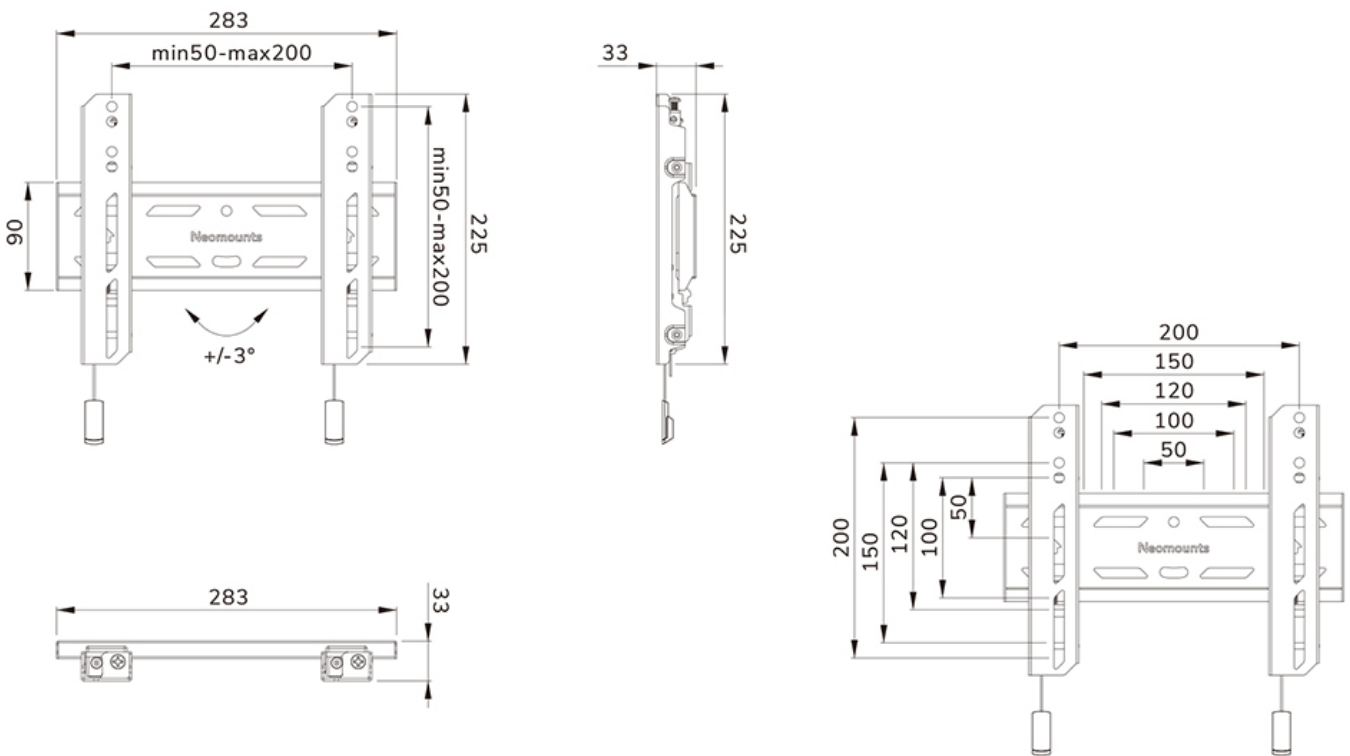

FUNCTIE

Type	Fixed
Height adjustment	2 cm
Lockable	Lockable - Security screw included
Height	22,5 cm
Width	28,3 cm
Depth	3,3 cm
Adjustment type	Micro adjustment

INFORMATION

Series	LEVEL 850
Color	Black
Main material	Steel
Warranty	5 year

Neomounts LEVEL-850 WL30S-850BL12 Fixed TV mount wall - 24-65" - max 40 kg - VESA 50x50-200x200 - d 3,3 cm - level adjustment - lockable (incl. security screw, excl. lock) - Rapid Install-model incl. fixing template - black

The Neomounts WL30S-850BL12 LEVEL is a fixed wall mount for flat screens up to 65" with a maximum weight capacity of 40 kg. Height and level adjustment is available for the perfect installation.

The LEVEL-850 wall mount has a depth of 3,3 cm and is suitable for screens that meet VESA hole pattern 50x50 to 200x200mm. It is possible to lock the wall mount using the included anti-theft screw or a padlock (not included).

WL30S-850BL12

NEOMOUNTS WL30S-850BL12 TV MOUNT WALL
24-65" - FIXED - LOCKABLE - FAST INSTALLATION

Neomounts

Measuring unit: mm