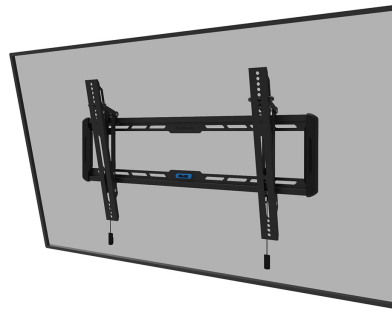

WL35-550BL16

SPECIFICATIONS

GENERAL

Min. screen size*	42 inch
Max. screen size*	86 inch
Max. weight	60 kg (per screen)
Screens	1
VESA minimum	100x100 mm
VESA maximum	600x400 mm
Distance to wall	3,3 cm

FUNCTIONALITY

Type	Tilt
Lockable	Not lockable
Tilt (degrees)	12°
Height	42,5 cm
Width	73,5 cm
Depth	3,3 cm
Adjustment type	Manual

INFORMATION

Color	Black
Main material	Steel
Warranty	5 year
EAN code	8717371448738

*Please note: The inch sizes stated are just an indication, combined with the weight and VESA sizes. The maximum weight and VESA size are absolute restrictions for the products and should not be exceeded.

NEOMOUNTS TV WALL MOUNT

Neomounts

Neomounts

Neomounts WL35-550BL16 tiltable wall mount for 42-86" screens - Black

The Neomounts WL35-550BL16 LEVEL is a tiltable wall mount for flat screens up to 86" with a maximum weight capacity of 60 kg. The versatile tilt (12°) technology allows you to create the optimum viewing angle.

The LEVEL-550 wall mount has a depth of 3,3 cm and is suitable for screens that meet VESA hole pattern 100x100 to 600x400 mm.

The WL35-550BL16 features a nifty magnetic pull & release system, that allows you to attach the TV in a wink of an eye and secure the TV in safe and solid manner. Afterwards, the pull & release straps can be easily hidden behind the screen by clicking the magnet to the mount. The integrated spirit level assures easy installation of the mount.