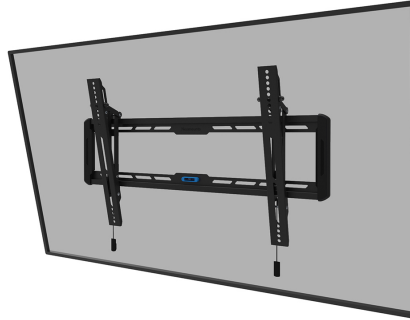

WL35-550BL16

NEOMOUNTS WL35-550BL16 TV MOUNT WALL 42-86" - TILTABLE - EASY INSTALL

SPECIFICATIONS

GENERAL

Min. screen size*	42
Max. screen size*	86
Max. weight	60
Screens	1
VESA minimum	100x100 mm
VESA maximum	600x400 mm
Distance to wall	3,3 cm

FUNCTIE

Type	Tilt
Lockable	Not lockable
Tilt (degrees)	12°
Height	42,5 cm
Width	73,5 cm
Depth	3,3 cm
Adjustment type	Manual

INFORMATION

Series	LEVEL 550
Color	Black
Main material	Steel
Warranty	5 year

*Please note: The inch sizes stated are just an indication, combined with the weight and VESA sizes. The maximum weight and VESA size are absolute restrictions for the products and should not be exceeded.

Neomounts