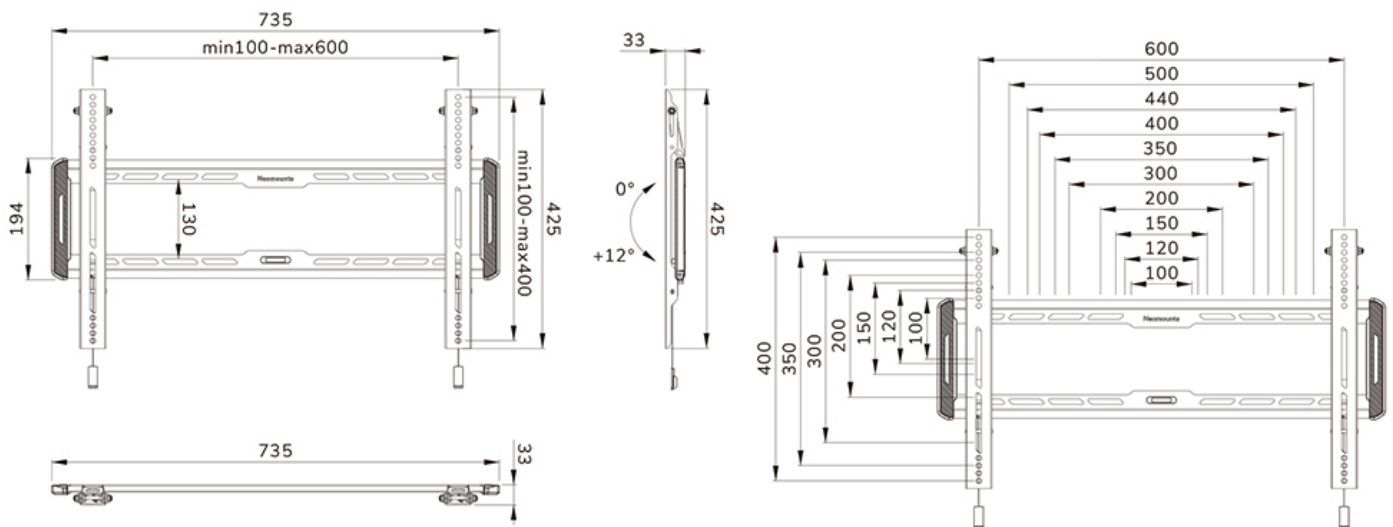

#### FUNCTIE

Type	Tilt
Lockable	Not lockable
Tilt (degrees)	12°
Height	42,5 cm
Width	73,5 cm
Depth	3,3 cm
Adjustment type	Manual

### Neomounts LEVEL-550 WL35-550BL16 Tilttable TV mount wall - 42-86" - max 60 kg - VESA 100x100-600x400 - d 3,3 cm - Easy Install-model - black

The Neomounts WL35-550BL16 LEVEL is a tilttable wall mount for flat screens up to 86" with a maximum weight capacity of 60 kg. The versatile tilt (12°) technology allows you to create the optimum viewing angle.

The LEVEL-550 wall mount has a depth of 3,3 cm and is suitable for screens that meet VESA hole pattern 100x100 to 600x400 mm.

The WL35-550BL16 features a nifty magnetic pull & release system, that allows you to attach the TV in a wink of an eye and secure the TV in safe and solid manner. Afterwards, the pull & release straps can be easily hidden behind the screen by clicking the magnet to the mount. The integrated spirit level assures easy installation of the mount.

WL35-550BL16

NEOMOUNTS WL35-550BL16 TV MOUNT WALL 42-86" - TILTABLE - EASY INSTALL

Neomounts

Measuring unit: mm