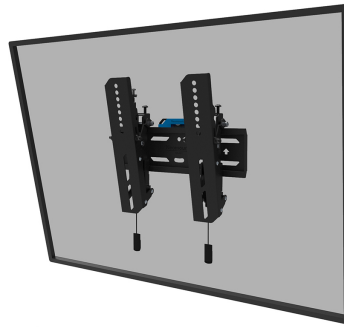

WL35S-850BL12

NEOMOUNTS TV WALL MOUNT

SPECIFICATIONS

GENERAL

Min. screen size*	24 inch
Max. screen size*	55 inch
Max. weight	50 kg (per screen)
Screens	1
VESA minimum	75x75 mm
VESA maximum	200x200 mm
Distance to wall	3,5 cm

FUNCTIONALITY

Type	Tilt
Tilt (degrees)	12°
Height	27 cm
Width	28,3 cm
Depth	3,5 cm
Adjustment type	Micro adjustment
Lockable	Lockable - Security screw included

INFORMATION

Color	Black
Main material	Steel
Warranty	5 year
EAN code	8717371448783

Neomounts

Neomounts

Neomounts WL35S-850BL12 tiltable wall mount for 24-55" screens - Black

The Neomounts WL35S-850BL12 is a tiltable wall mount for flat screens up to 55" with a maximum weight capacity of 50 kg. The versatile tilt (12°) technology allows you to create the optimum viewing angle. Height and level adjustment is available for the perfect installation.

The WL35S-850BL12 has a depth of 3,5 cm and is suitable for screens that meet VESA hole pattern 75x75 to 200x200mm. It is possible to lock the wall mount using the included anti-theft screw or a padlock (not included).