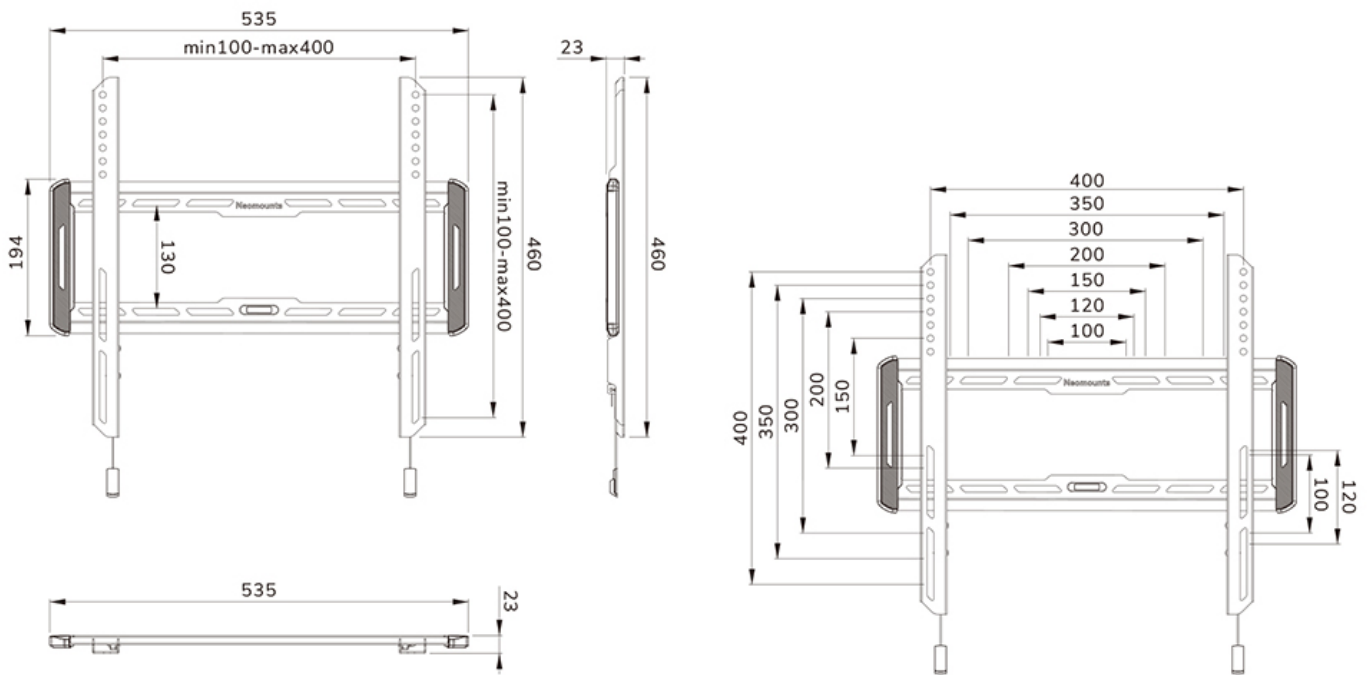

FUNCTIE

Type	Fixed
Lockable	Not lockable
Height	46 cm
Width	53,5 cm
Depth	2,3 cm

INFORMATION

Series	LEVEL 550
Color	Black
Main material	Steel
Warranty	5 year

*Please note: The inch sizes stated are just an indication, combined with the weight and VESA sizes. The maximum weight and VESA size are absolute restrictions for the products and should not be exceeded.

Neomounts

Neomounts

Neomounts LEVEL-550 WL30-550BL14 Ultra-flat TV mount wall - 40-75" - max 50 kg - VESA 100x100-400x400 - d 2,3 cm - Easy Install-model - black

The Neomounts WL30-550BL14 LEVEL is a fixed wall mount for flat screens up to 75" with a maximum weight capacity of 50 kg.

The LEVEL-550 wall mount is ultra-flat with a depth of 2,3 cm and is suitable for screens that meet VESA hole pattern 100x100 to 400x400mm.

The WL30-550BL14 features a nifty magnetic pull & release system, that allows you to attach the TV in a wink of an eye and secure the TV in safe and solid manner. Afterwards, the pull & release straps can be easily hidden behind the screen by clicking the magnet to the mount. The integrated spirit level assures easy installation of the mount.

WL30-550BL14

NEOMOUNTS WL30-550BL14 TV MOUNT WALL 40-75" - ULTRA-FLAT - EASY INSTALL

Neomounts

Measuring unit: mm