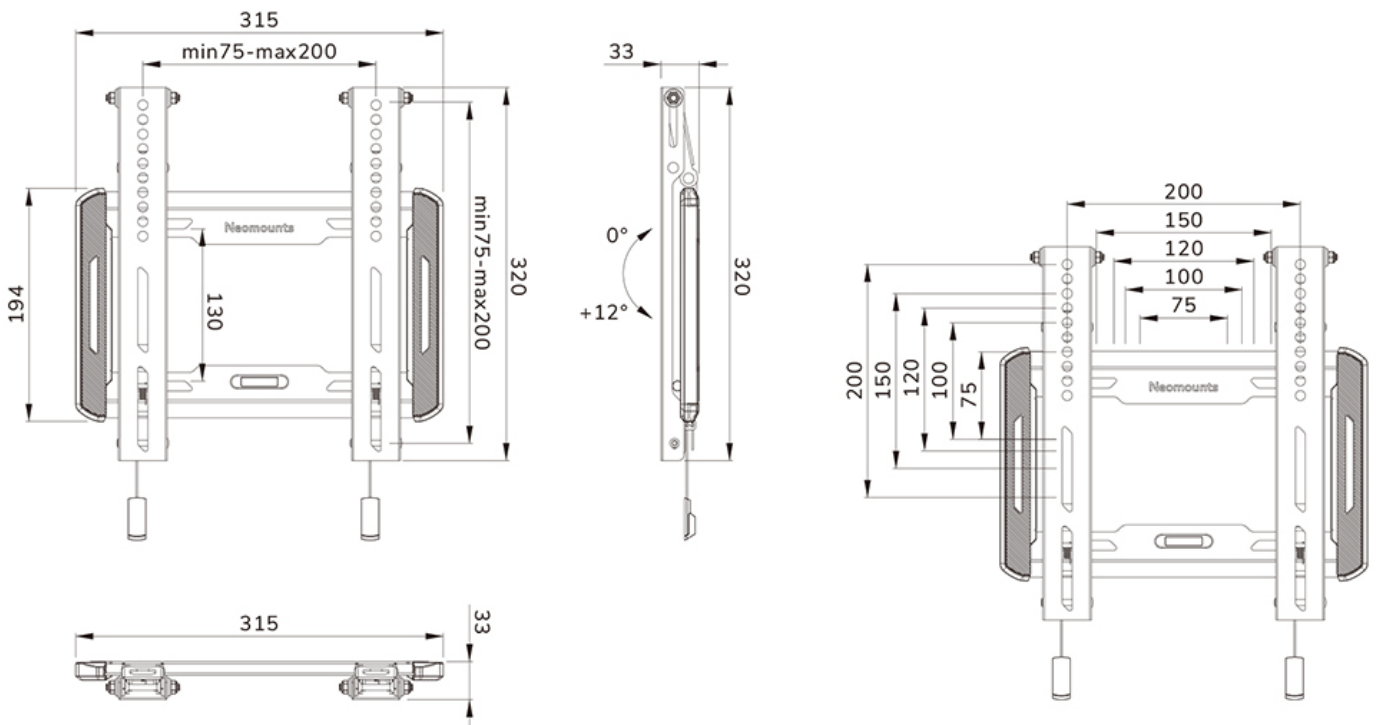

FUNCTIE

Type	Tilt
Lockable	Not lockable
Tilt (degrees)	12°
Height	32 cm
Width	31,5 cm
Depth	3,3 cm
Adjustment type	Manual

INFORMATION

Series	LEVEL 550
Color	Black
Main material	Steel
Warranty	5 year

*Please note: The inch sizes stated are just an indication, combined with the weight and VESA sizes. The maximum weight and VESA size are absolute restrictions for the products and should not be exceeded.

Neomounts

Neomounts

Neomounts LEVEL-550 WL35-550BL12 Tilttable TV mount wall - 24-65" - max 40 kg - VESA 75x75-200x200 - d 3,3 cm - Easy Install-model - black

The Neomounts WL35-550BL12 LEVEL is a tilttable wall mount for flat screens up to 65" with a maximum weight capacity of 40 kg. The versatile tilt (12°) technology allows you to create the optimum viewing angle.

The LEVEL-550 wall mount has a depth of 3,3 cm and is suitable for screens that meet VESA hole pattern 75x75 to 200x200 mm.

The WL35-550BL12 features a nifty magnetic pull & release system, that allows you to attach the TV in a wink of an eye and secure the TV in safe and solid manner. Afterwards, the pull & release straps can be easily hidden behind the screen by clicking the magnet to the mount. The integrated spirit level assures easy installation of the mount.

WL35-550BL12

NEOMOUNTS WL35-550BL12 TV MOUNT WALL 24-65" - TILTABLE - EASY INSTALL

Neomounts

Measuring unit: mm