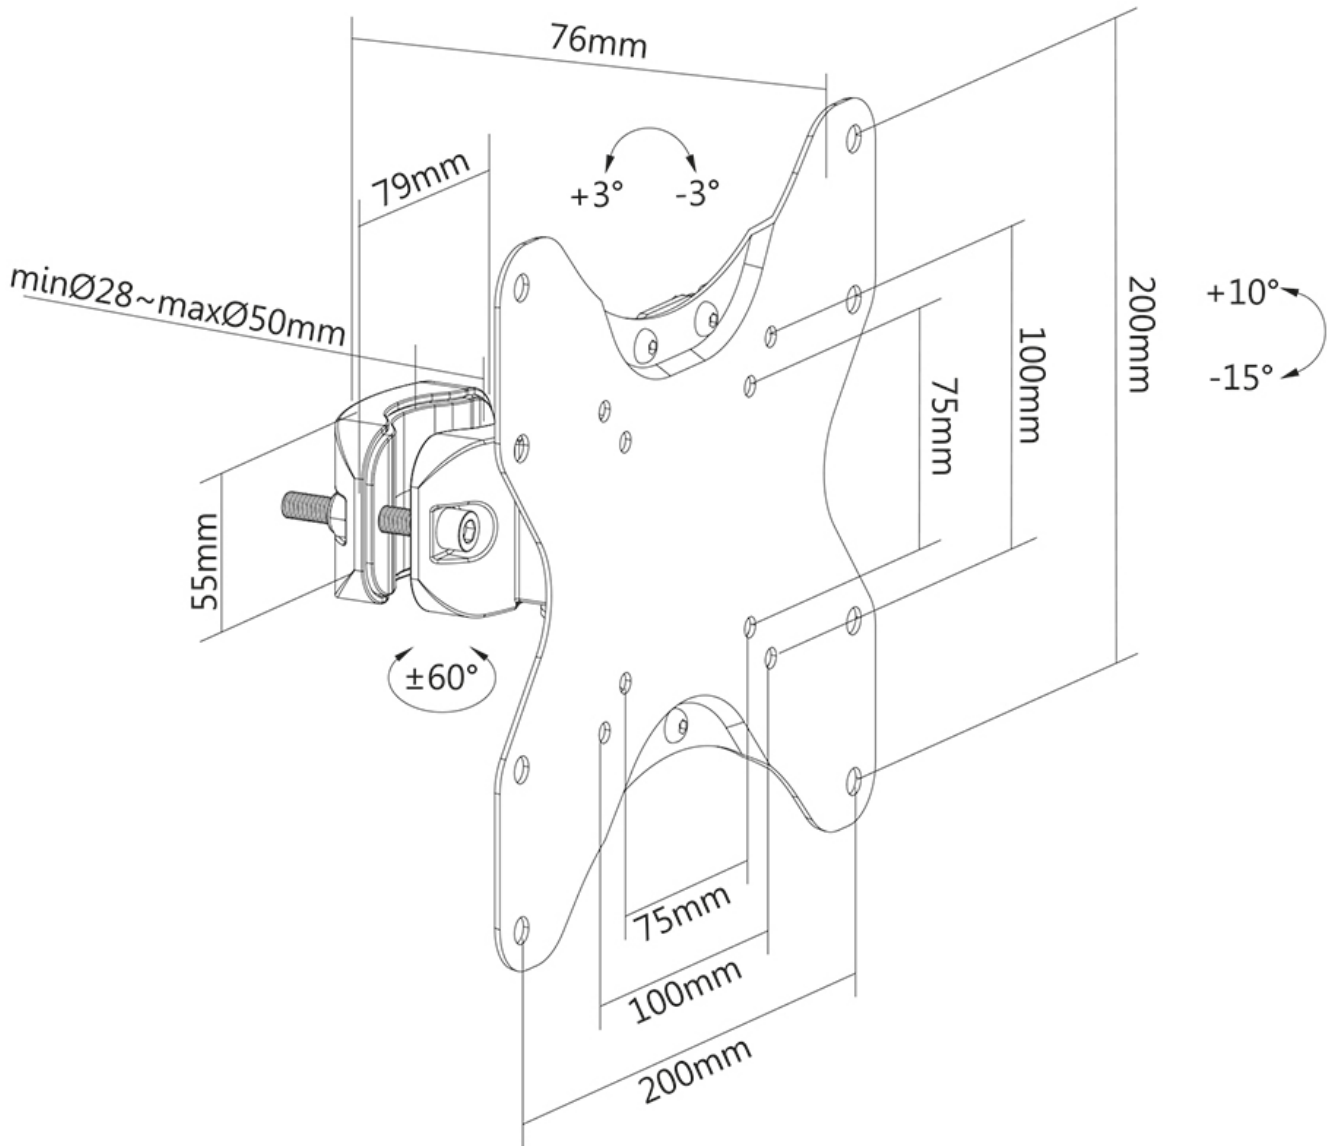

#### FUNCTIONALITY

Type	Tilt Rotate Swivel
Tilt (degrees)	+10°, -15°
Swivel (degrees)	120°
Height	22,6 cm
Width	22,6 cm
Depth	12,2 cm

### Neomounts FL40-430BL12 full motion TV pole mount (Ø28-50 mm) for 23-42" screens - Black

The Neomounts FL40-430BL12 is a full motion pole mount for flat screens up to 42" with a maximum weight capacity of 25 kg. The versatile tilt (25°) and swivel (120°) technology allows you to create the optimum viewing angle. The mount can be levelled for the perfect installation.

The FL40-430BL12 has a depth of 7,6 cm and is suitable for screens that meet VESA hole pattern 75x75 to 200x200 mm.

FL40-430BL12

NEOMOUNTS TV POLE MOUNT

Neomounts