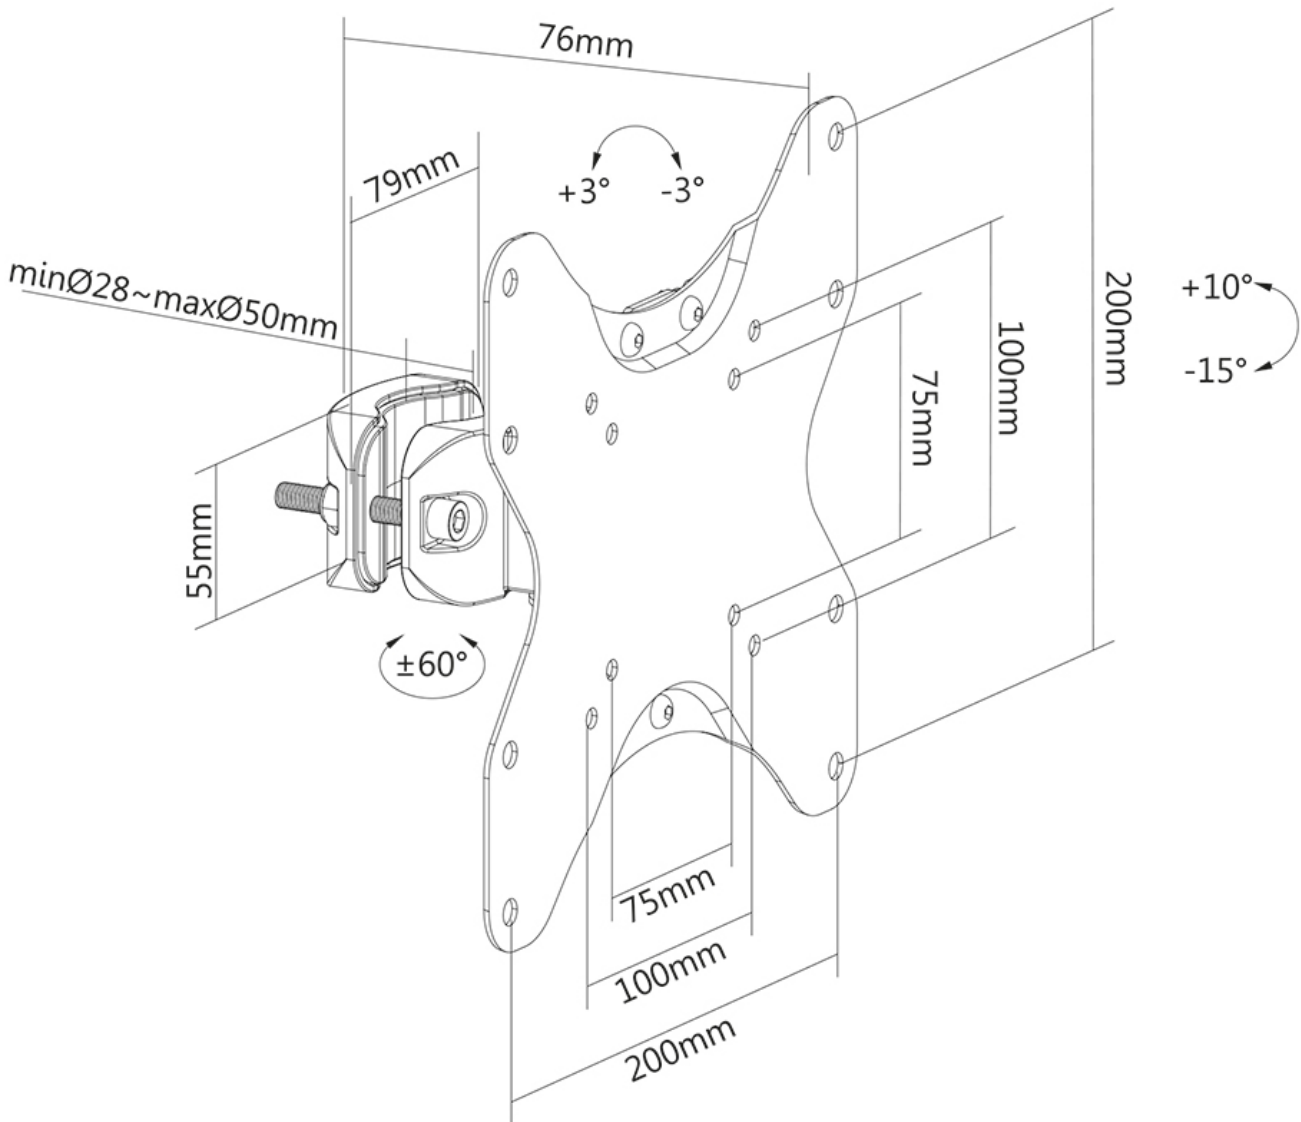

#### FUNCTIE

Type	Tilt
	Rotate
	Swivel
Tilt (degrees)	+10°, -15°
Swivel (degrees)	120°
Height	22,6 cm
Width	22,6 cm
Depth	7,6 cm

## NEOMOUNTS FL40-430BL12 TV POLE MOUNT 23-42" - DIAM. 28-50 MM

### Neomounts FL40-430BL12 TV pole mount - 23-42" - max 25 kg - VESA 75x75-200x200 - suitable for Ø 28-50 mm - level adjustment - black

The Neomounts FL40-430BL12 is a full motion pole mount for flat screens up to 42" with a maximum weight capacity of 25 kg. The versatile tilt (25°) and swivel (120°) technology allows you to create the optimum viewing angle. The mount can be levelled for the perfect installation.

The FL40-430BL12 has a depth of 7,6 cm and is suitable for screens that meet VESA hole pattern 75x75 to 200x200 mm.

FL40-430BL12

NEOMOUNTS FL40-430BL12 TV POLE MOUNT 23-42" - DIAM. 28-50 MM

Neomounts