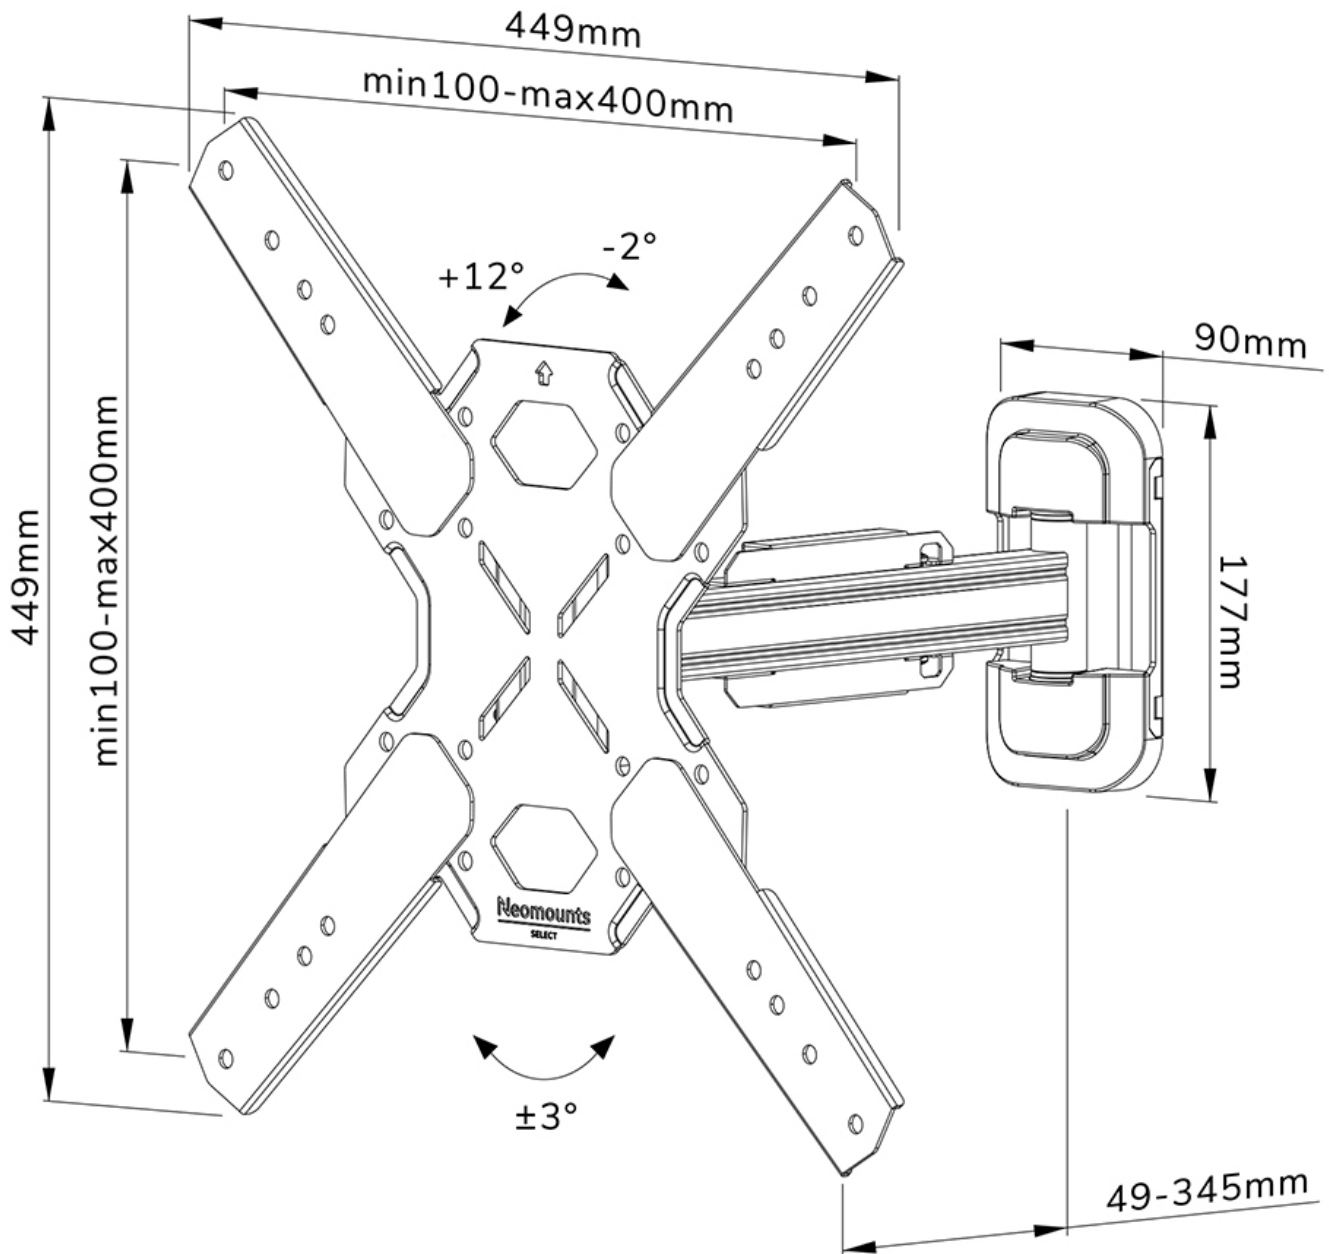

WL40S-840BL14

NEOMOUNTS TV WALL MOUNT

Neomounts