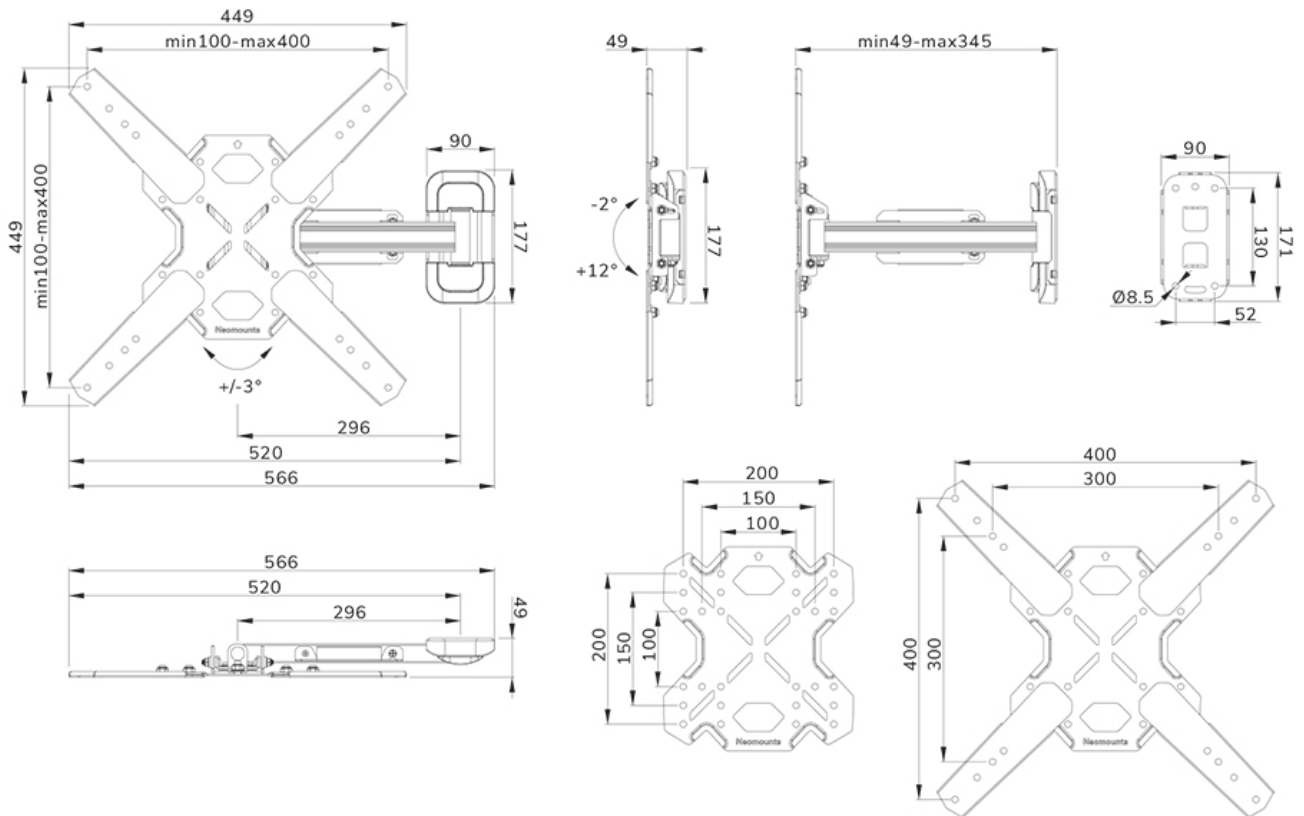

Neomounts

Neomounts

Neomounts LEVEL-850 WL40S-840BL14 Full motion TV mount wall - 32-65" - max 40 kg - VESA 100x100-400x400 - d 4,9-34,5 cm - level adjustment - Rapid Install-model incl. fixing template - black

The Neomounts WL40S-840BL14 LEVEL is a full motion wall mount for flat screens up to 65" with a maximum weight capacity of 40 kg. The versatile tilt (14°) and swivel (25°) technology allows you to create the optimum viewing angle. The mount can be levelled for the perfect installation.

The LEVEL-850 wall mount has a depth of 4,9-34,5 cm and is suitable for screens that meet VESA hole pattern 100x100 to 400x400mm.

The WL40S-840BL14 features a nifty Easy-release system, that allows you to attach the TV in a wink of an eye. A separate spirit level tool is included with the wall mount, as well as a fixing template, to ensure easy installation of the mount. The mount is equipped with high quality steel cable management, to secure any loose cables at the back of the screen.

WL40S-840BL14

NEOMOUNTS WL40S-840BL14 TV MOUNT WALL
32-65" - FULL MOTION - FAST INSTALLATION

Neomounts

Measuring unit: mm