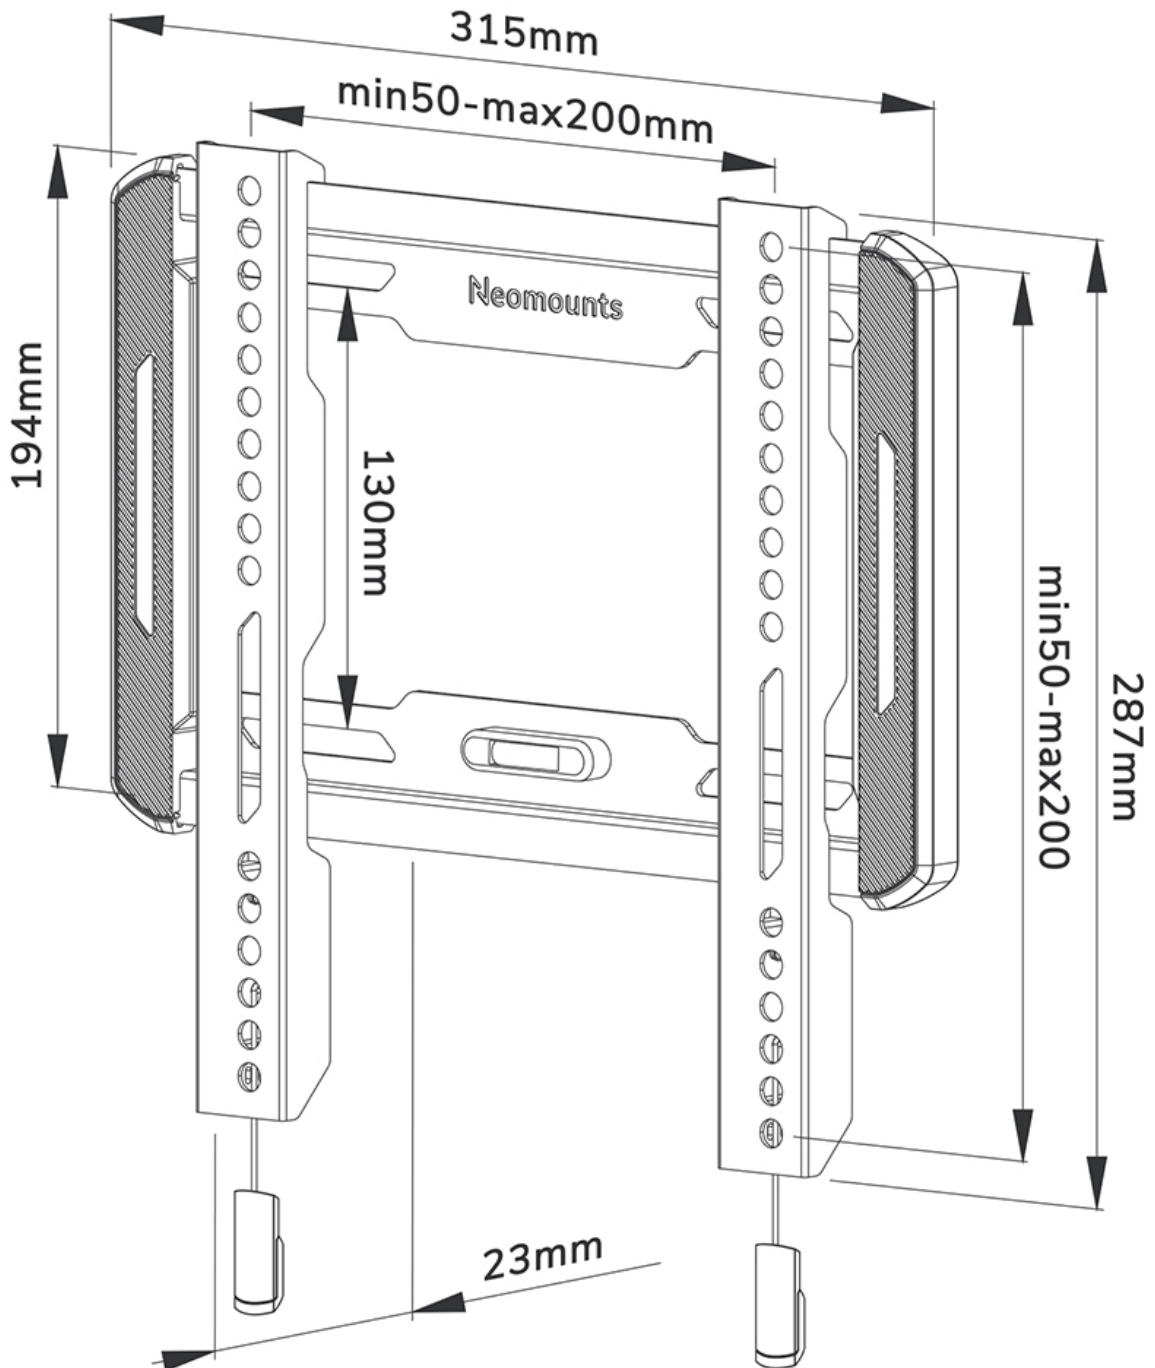

WL30-550BL12

NEOMOUNTS TV WALL MOUNT

Neomounts