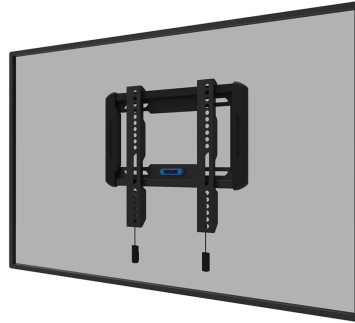

WL30-550BL12

NEOMOUNTS TV WALL MOUNT

SPECIFICATIONS

GENERAL

Min. screen size*	24 inch
Max. screen size*	55 inch
Max. weight	45 kg (per screen)
Screens	1
VESA minimum	50x50 mm
VESA maximum	200x200 mm
Distance to wall	2,3 cm

FUNCTIONALITY

Type	Fixed
Height	28,7 cm
Width	31,5 cm
Depth	2,3 cm
Lockable	Lockable - Security screw included

INFORMATION

Color	Black
Main material	Steel
Warranty	5 year
EAN code	8717371448639

*Please note: The inch sizes stated are just an indication, combined with the weight and VESA sizes. The maximum weight and VESA size are absolute restrictions for the products and should not be exceeded.

Neomounts

Neomounts

Neomounts WL30-550BL12 fixed wall mount for 24-55" screens - Black

The Neomounts WL30-550BL12 is a fixed wall mount for flat screens up to 55" with a maximum weight capacity of 45 kg.

The WL30-550BL12 is ultra-flat with a depth of 2,3 cm and is suitable for screens that meet VESA hole pattern 50x50 to 200x200mm.

The mount features a nifty magnetic pull & release system, that allows you to attach the TV in a wink of an eye and secure the TV in safe and solid manner. Afterwards, the pull & release straps can be easily hidden behind the screen by clicking the magnet to the mount. The integrated spirit level assures easy installation of the mount.