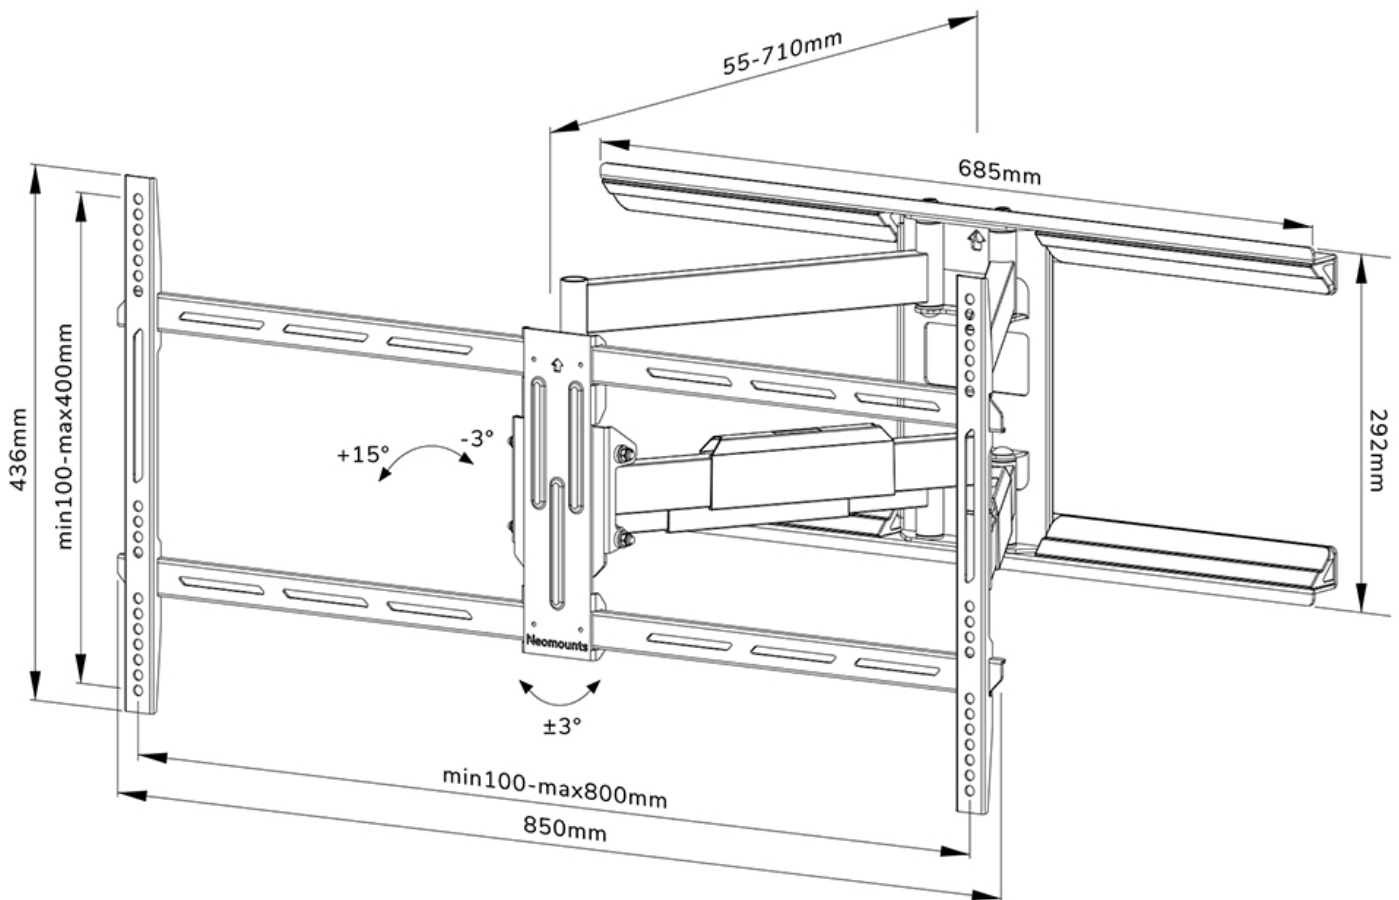

WL40-550BL18

NEOMOUNTS TV WALL MOUNT

Neomounts