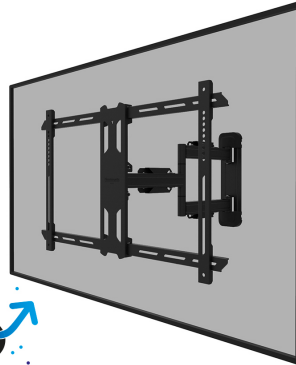

#### GENERAL

Min. screen size*	40
Max. screen size*	70
Max. weight	45
Screens	1
Distance to wall	4,7-55,5 cm
VESA maximum	600x400 mm
VESA minimum	200x100 mm

#### FUNCTIE

Type	Tilt Swivel Full motion
Lockable	Not lockable
Tilt (degrees)	+12°, -2°
Swivel (degrees)	+45°, -45°
Rotate (degrees)	+3°, -3°
Height	43,6 cm
Width	71 cm
Depth	4,7 cm

Neomounts

**Neomounts LEVEL-850 WL40S-850BL16 Full motion TV mount wall - 40-70" - max 45 kg - VESA 200x100-600x400 - d 4,7-55,5 cm - level adjustment - Rapid Install-model incl. fixing template - black**

The LEVEL-850 wall mount has a depth of 4,7-55,5 cm and is suitable for screens that meet VESA hole pattern 200x100 to 600x400mm.

The WL40S-850BL16 features a nifty Easy-release system, that allows you to attach the TV in a wink of an eye. A separate spirit level tool is included with the wall mount, as well as a fixing template, to ensure easy installation of the mount. The mount is equipped with high quality steel cable management, to secure any loose cables at the back of the screen.