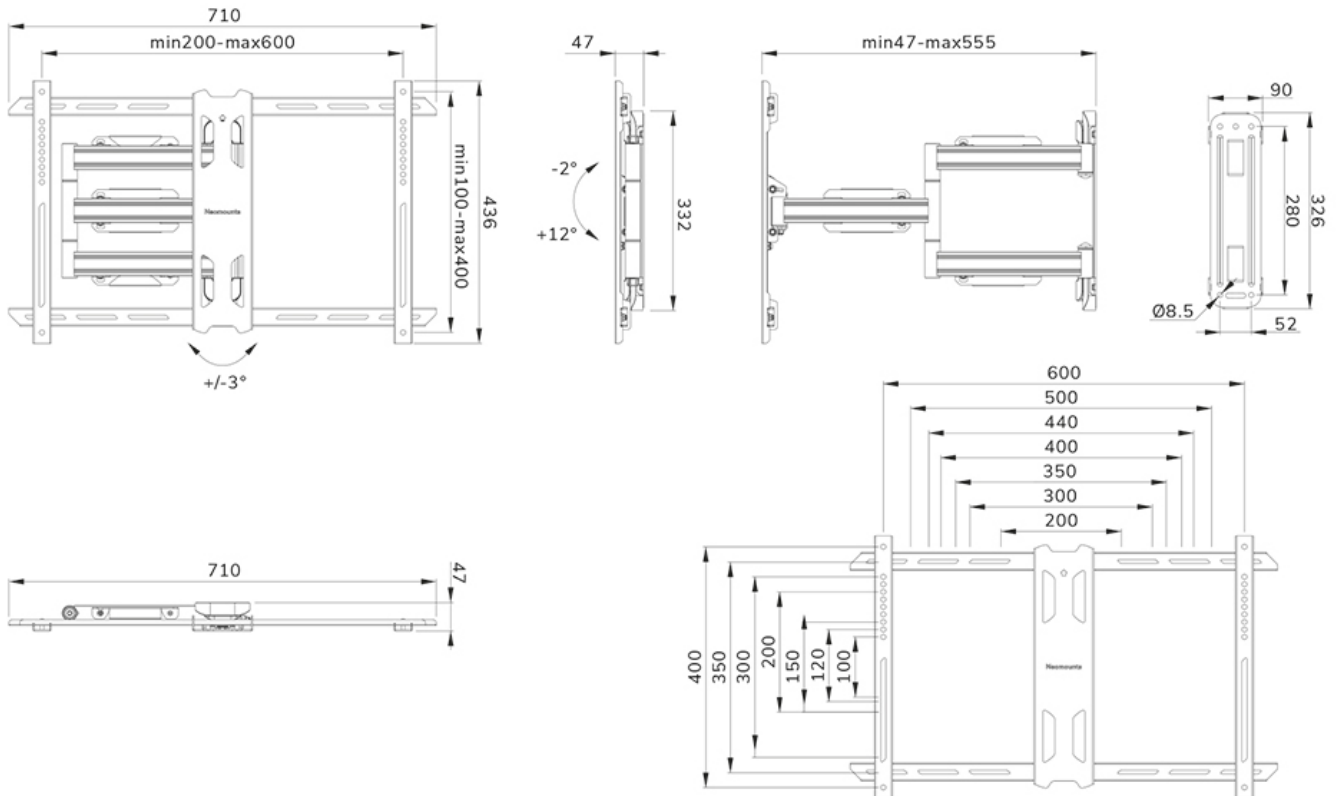

WL40S-850BL16

NEOMOUNTS WL40S-850BL16 TV MOUNT WALL 40-70" - FULL MOTION - FAST INSTALLATION

Neomounts

Measuring unit: mm