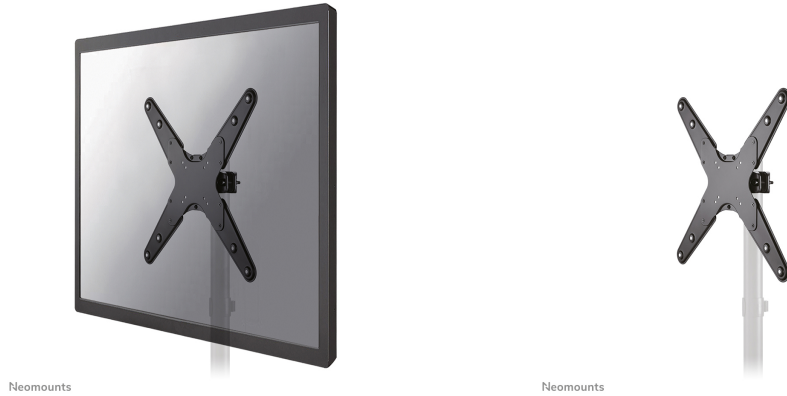

FL40-430BL14

NEOMOUNTS TV POLE MOUNT

SPECIFICATIONS

GENERAL

Min. screen size*	32 inch
Max. screen size*	55 inch
Min. weight	0 kg (per screen)
Max. weight	25 kg (per screen)
Screens	1
VESA minimum	75x75 mm
VESA maximum	400x400 mm
Distance to wall	7,6 cm

FUNCTIONALITY

Type	Tilt Rotate Swivel
Tilt (degrees)	+10°, -15°
Swivel (degrees)	120°
Height	45 cm
Width	45 cm
Depth	12,2 cm

INFORMATION

Color	Black
Main material	Steel
Warranty	5 year
EAN code	8717371449001

Neomounts FL40-430BL14 full motion TV pole mount (Ø28-50 mm) for 32-55" screens - Black

The Neomounts FL40-430BL14 is a full motion pole mount for flat screens up to 55" with a maximum weight capacity of 25 kg. The versatile tilt (25°) and swivel (120°) technology allows you to create the optimum viewing angle. The mount can be levelled for the perfect installation.

The FL40-430BL14 has a depth of 7,6 cm and is suitable for screens that meet VESA hole pattern 75x75 to 400x400 mm.