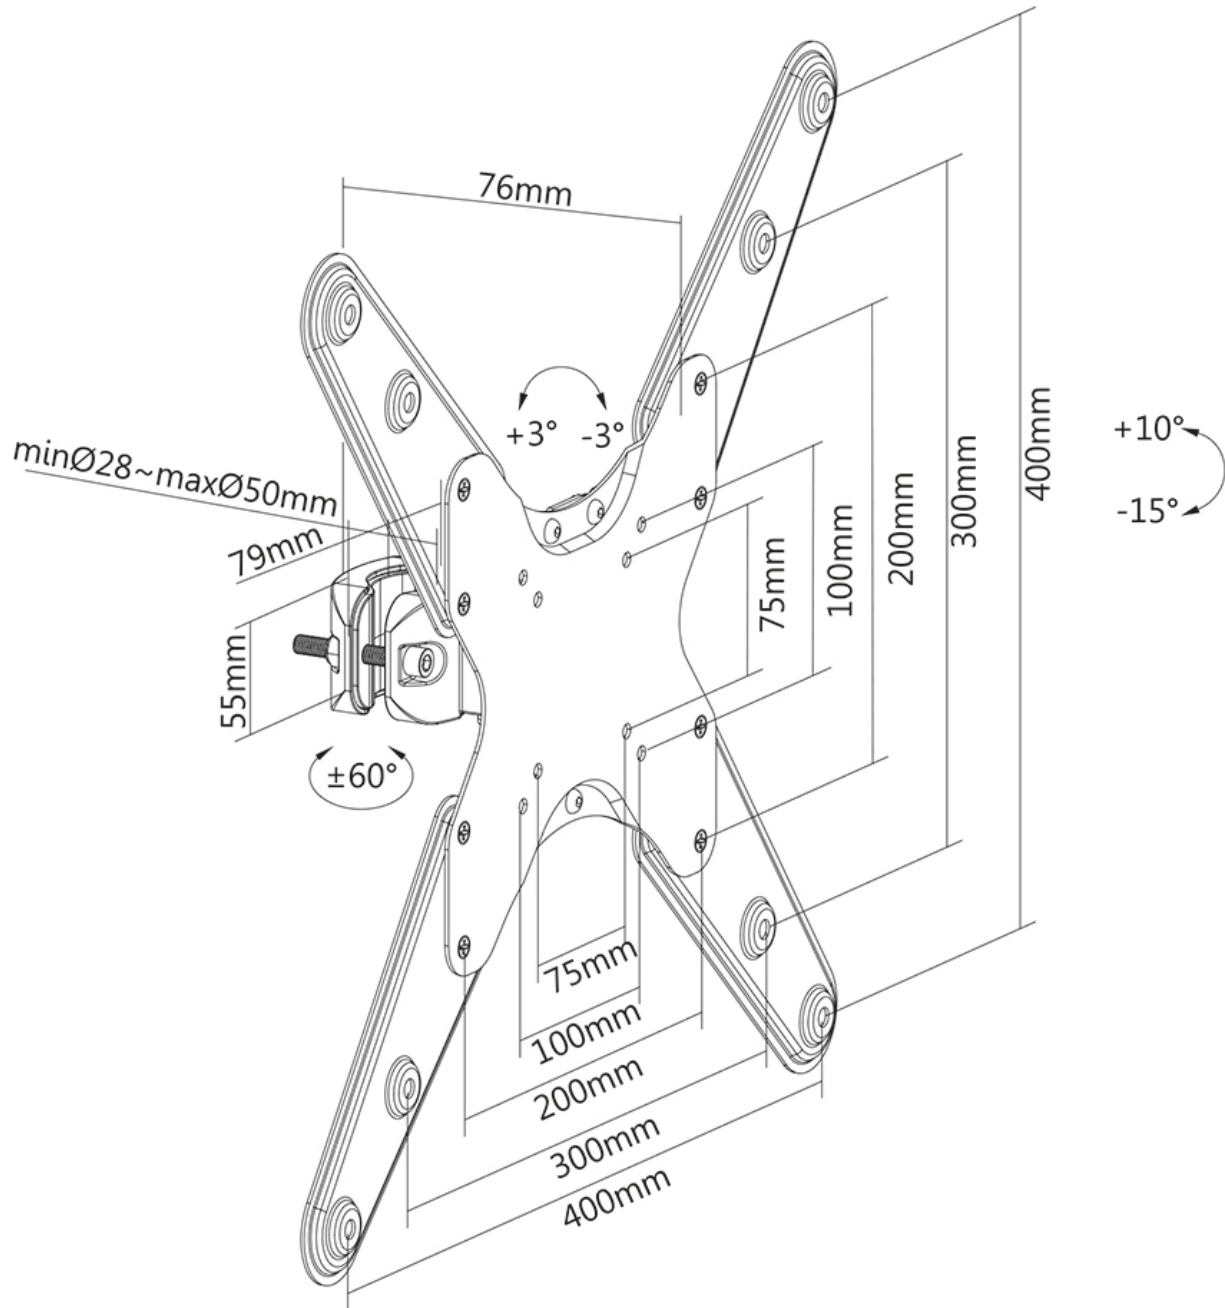

FL40-430BL14

NEOMOUNTS FL40-430BL14 TV POLE MOUNT 32-55" - DIAM. 28-50 MM

SPECIFICATIONS

GENERAL

Min. screen size*	32
Max. screen size*	55
Min. weight	0
Max. weight	25
Screens	1
VESA maximum	400x400 mm
VESA minimum	75x75 mm

FUNCTIE

Type	Tilt
	Rotate
	Swivel
Tilt (degrees)	+10°, -15°
Swivel (degrees)	120°
Height	45 cm
Width	45 cm
Depth	7,6 cm

INFORMATION

Color	Black
Main material	Steel
Warranty	5 year

*Please note: The inch sizes stated are just an indication, combined with the weight and VESA sizes. The maximum weight and VESA size are absolute restrictions for the products and should not be exceeded.

Neomounts

Neomounts

Neomounts FL40-430BL14 TV pole mount - 32-55" - max 25 kg - VESA 75x75-400x400 - suitable for Ø 28-50 mm - level adjustment - black

The Neomounts FL40-430BL14 is a full motion pole mount for flat screens up to 55" with a maximum weight capacity of 25 kg. The versatile tilt (25°) and swivel (120°) technology allows you to create the optimum viewing angle. The mount can be levelled for the perfect installation.

The FL40-430BL14 has a depth of 7,6 cm and is suitable for screens that meet VESA hole pattern 75x75 to 400x400 mm.

FL40-430BL14

NEOMOUNTS FL40-430BL14 TV POLE MOUNT 32-55" - DIAM. 28-50 MM

Neomounts