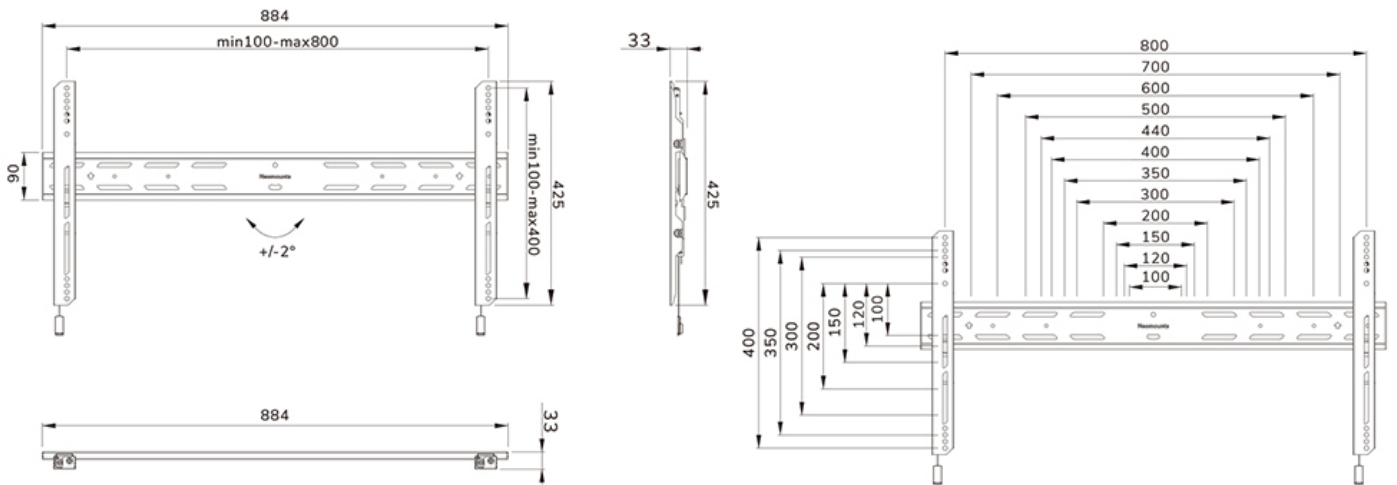

WL30S-850BL18

NEOMOUNTS WL30S-850BL18 TV MOUNT WALL
43-86" - FIXED - LOCKABLE - FAST INSTALLATION

Neomounts

Measuring unit: mm