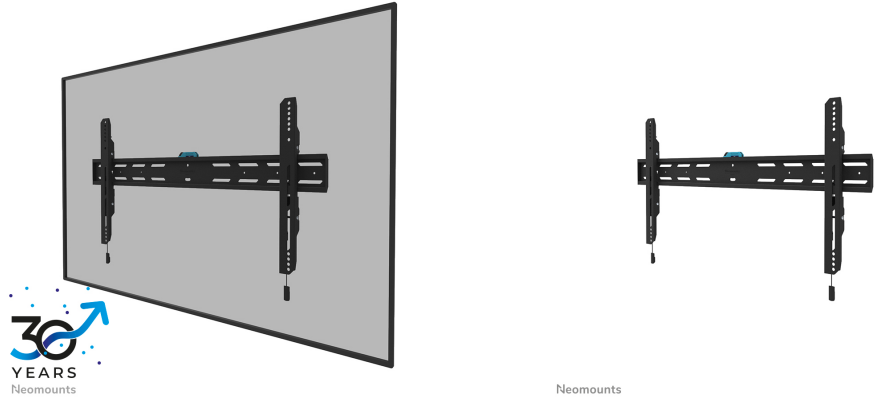

## NEOMOUNTS WL30S-850BL18 TV MOUNT WALL 43-86" - FIXED - LOCKABLE - FAST INSTALLATION

#### FUNCTIE

Type	Fixed
Height adjustment	2 cm
Lockable	Lockable - Security screw included
Height	42,5 cm
Width	88,4 cm
Depth	3,3 cm
Adjustment type	Micro adjustment

**Neomounts LEVEL-850 WL30S-850BL18 Fixed TV mount wall - 43-86" - max 60 kg - VESA 100x100-800x400 - d 3,3 cm - level adjustment - lockable (incl. security screw, excl. lock) - Rapid Install-model incl. fixing template - black**

The Neomounts WL30S-850BL18 LEVEL is a fixed wall mount for flat screens up to 86" with a maximum weight capacity of 60 kg. Height and level adjustment is available for the perfect installation.

The LEVEL-850 wall mount has a depth of 3,3 cm and is suitable for screens that meet VESA hole pattern 100x100 to 800x400mm. It is possible to lock the wall mount using the included anti-theft screw or a padlock (not included).