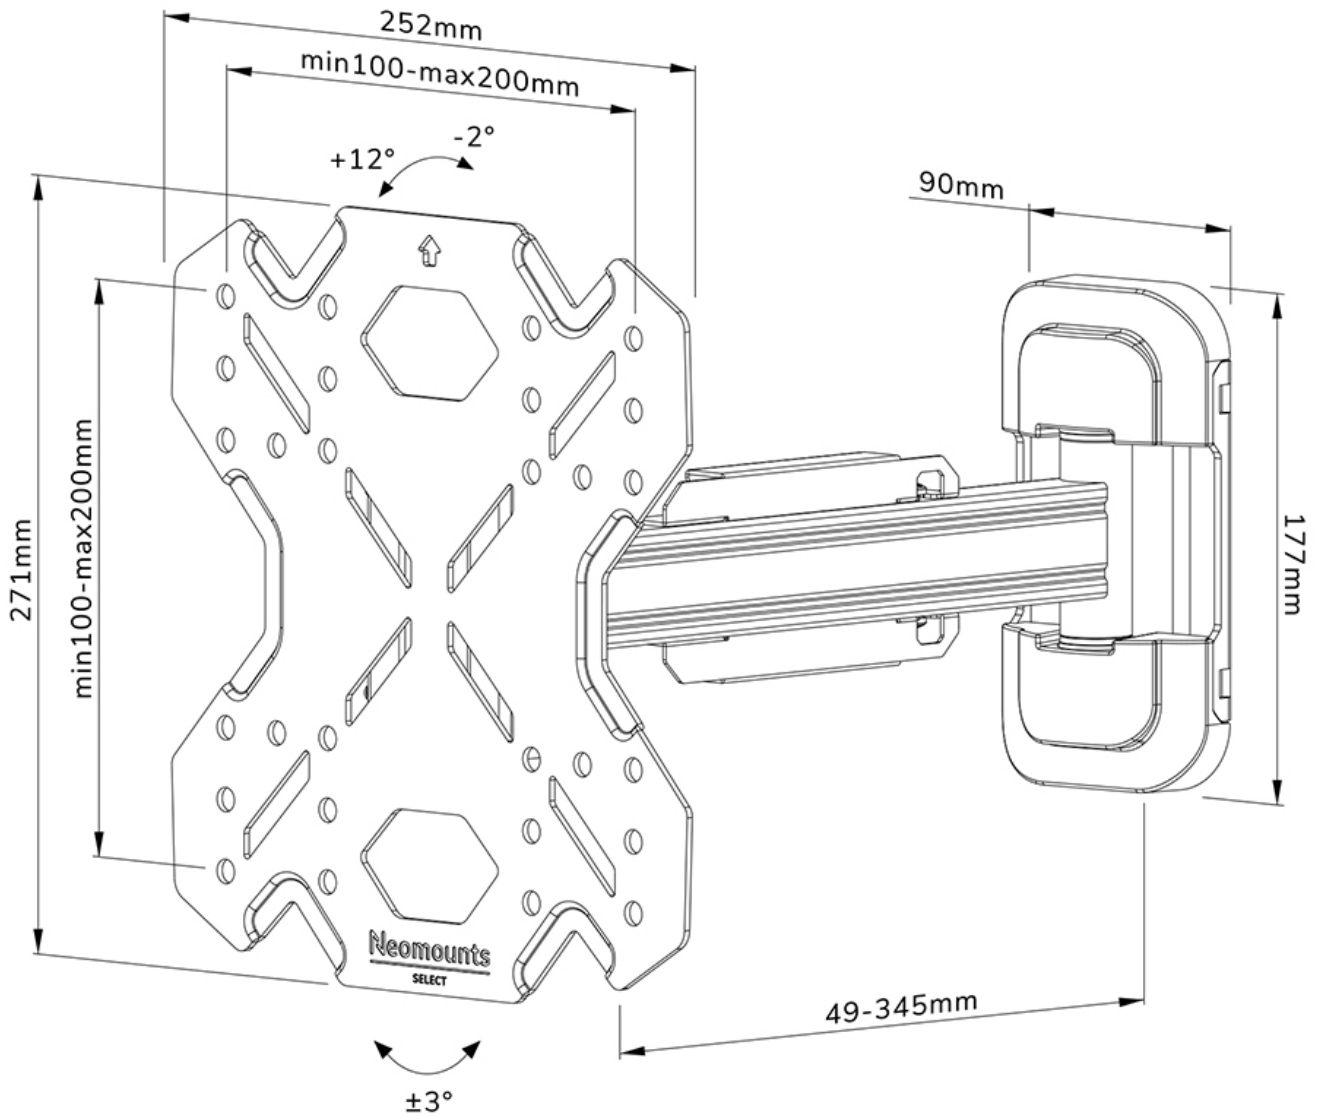

WL40S-840BL12

NEOMOUNTS TV WALL MOUNT

Neomounts