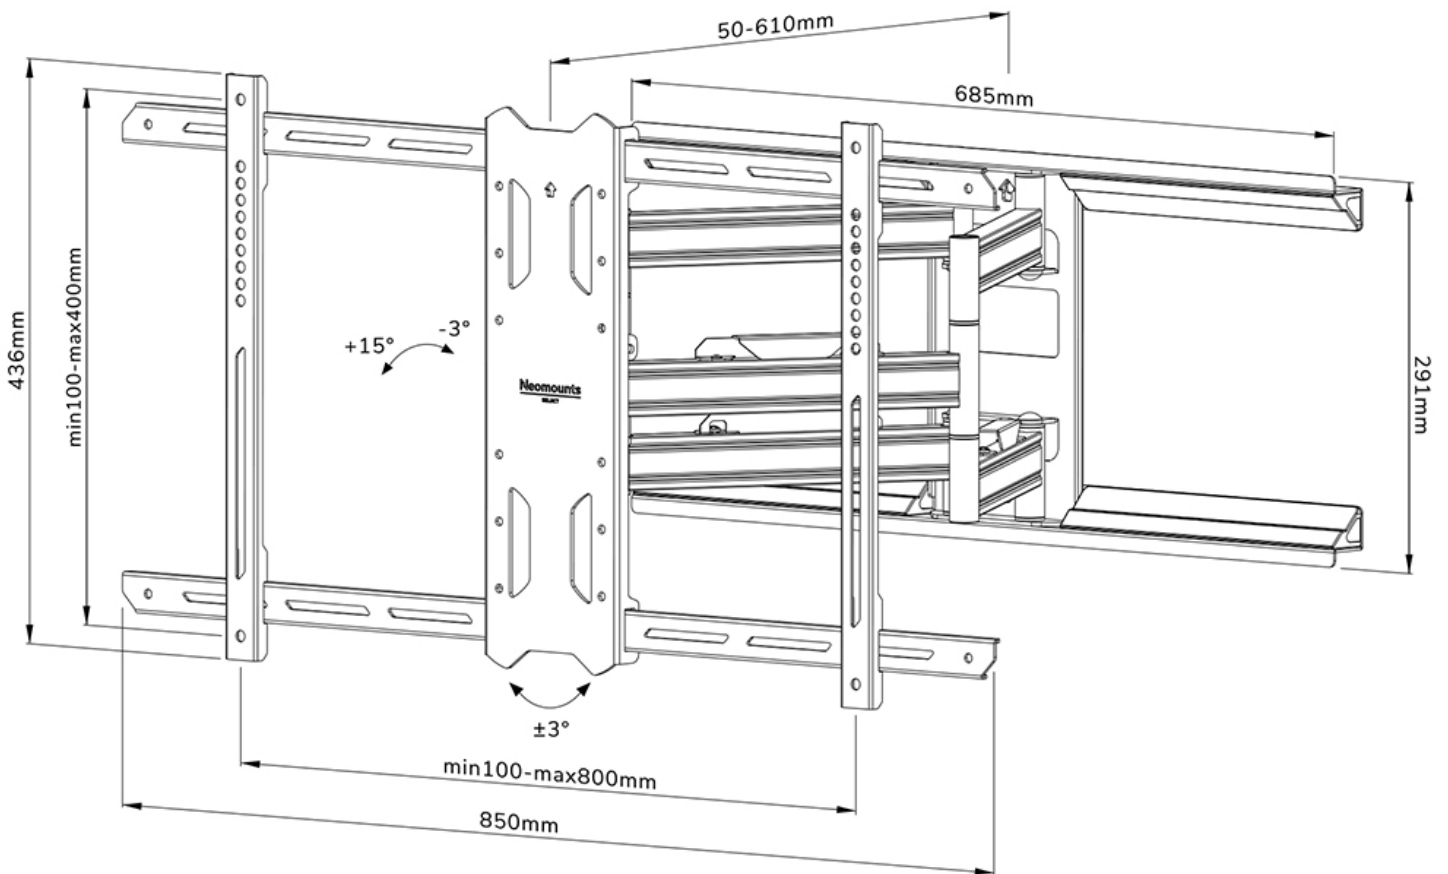

WL40S-850BL18

NEOMOUNTS TV WALL MOUNT

Neomounts