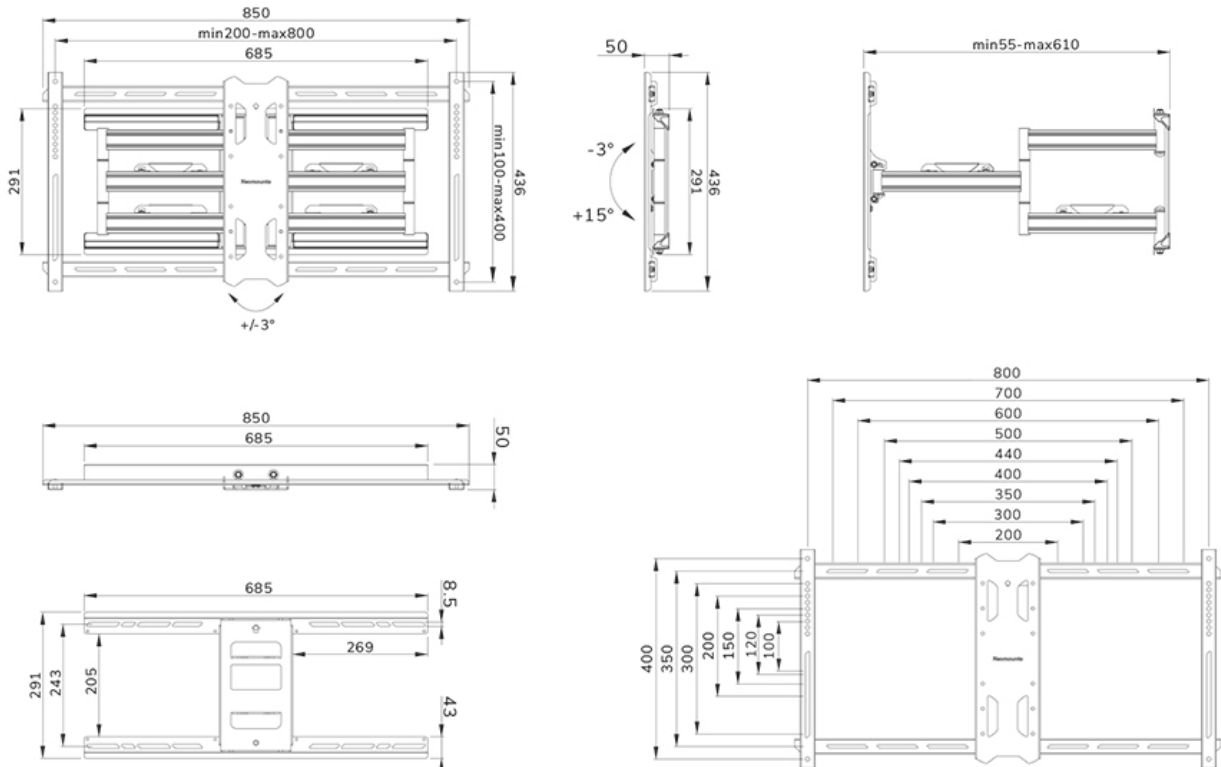

FUNCTIE

Type	Tilt Swivel Full motion
Lockable	Not lockable
Tilt (degrees)	+15°, -3°
Swivel (degrees)	35°
Rotate (degrees)	+3°, -3°
Height	43,6 cm
Width	85 cm
Depth	5 cm

INFORMATION

Series	LEVEL 850
Color	Black
Main material	Steel
Warranty	5 year

Neomounts

Neomounts LEVEL-850 WL40S-850BL18 Full motion TV mount wall - 43-86" - max 60 kg - VESA 200x100-800x400 - d 5-61 cm - level adjustment - Rapid Install-model incl. fixing template - black

The Neomounts WL40S-850BL18 LEVEL is a full motion wall mount for flat screens up to 86" with a maximum weight capacity of 60 kg. The versatile tilt (18°) and swivel (35°) technology allows you to create the optimum viewing angle. The mount can be levelled for the perfect installation.

The LEVEL-850 wall mount has a depth of 5-61 cm and is suitable for screens that meet VESA hole pattern 200x100 to 800x400mm.

The WL40S-850BL18 features a nifty Easy-release system, that allows you to attach the TV in a wink of an eye. A separate spirit level tool is included with the wall mount, as well as a fixing template, to ensure easy installation of the mount. The mount is equipped with high quality steel cable management, to secure any loose cables at the back of the screen.

WL40S-850BL18

NEOMOUNTS WL40S-850BL18 TV MOUNT WALL
43-86" - FULL MOTION - FAST INSTALLATION

Neomounts

Measuring unit: mm