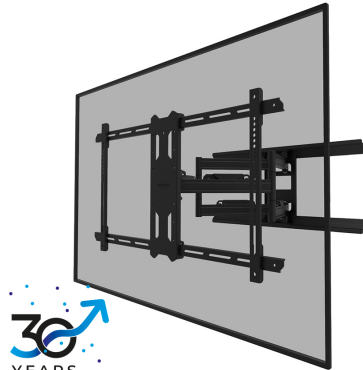

WL40S-850BL18

NEOMOUNTS WL40S-850BL18 TV MOUNT WALL 43-86" - FULL MOTION - FAST INSTALLATION

SPECIFICATIONS

GENERAL

Min. screen size*	43
Max. screen size*	86
Max. weight	60
Screens	1
Distance to wall	5-61 cm
VESA maximum	800x400 mm
VESA minimum	200x100 mm

FUNCTIE

Type	Tilt Swivel Full motion
Lockable	Not lockable
Tilt (degrees)	+15°, -3°
Swivel (degrees)	35°
Rotate (degrees)	+3°, -3°
Height	43,6 cm
Width	85 cm
Depth	5 cm

INFORMATION

Series	LEVEL 850
Color	Black
Main material	Steel
Warranty	5 year

Neomounts

Neomounts LEVEL-850 WL40S-850BL18 Full motion TV mount wall - 43-86" - max 60 kg - VESA 200x100-800x400 - d 5-61 cm - level adjustment - Rapid Install-model incl. fixing template - black

The Neomounts WL40S-850BL18 LEVEL is a full motion wall mount for flat screens up to 86" with a maximum weight capacity of 60 kg. The versatile tilt (18°) and swivel (35°) technology allows you to create the optimum viewing angle. The mount can be levelled for the perfect installation.

The LEVEL-850 wall mount has a depth of 5-61 cm and is suitable for screens that meet VESA hole pattern 200x100 to 800x400mm.

The WL40S-850BL18 features a nifty Easy-release system, that allows you to attach the TV in a wink of an eye. A separate spirit level tool is included with the wall mount, as well as a fixing template, to ensure easy installation of the mount. The mount is equipped with high quality steel cable management, to secure any loose cables at the back of the screen.