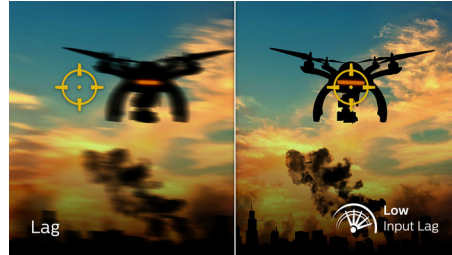

32M1N5500VS/00

Highlights

165 Hz Gaming

You play intense, competitive gaming. You demand display with lag free, ultra-smooth images. This Philips display redraws the screen image up to 165 times per second, effectively faster than a standard display. A lower frame rate can make enemies appear to jump from spot to spot on the screen, making them difficult targets to hit. With 165 Hz frame rate, you get those critical missing images on the screen which shows enemy movement in ultra-smooth motion so you can easily target them. With ultra-low input lag and no screen tearing, this Philips display is your perfect gaming partner

1 ms MPRT fast response

MPRT (motion picture response time) is a more intuitive way to describe response time, which directly refers to the duration between seeing blurry noise and clean, crisp images. The Philips gaming monitor with 1 ms MPRT effectively eliminates smearing and motion blur and delivers sharper and more precise visuals to enhance your gaming experience. The best

choice for playing thrilling and twitch-sensitive games.

Low Input Lag

Input lag is the amount of time that elapses between performing an action with connected devices and seeing the result on screen. Low input lag reduces the time delay between entering a command from your devices to monitor, greatly improving play on twitch-sensitive video games, particularly important for playing fast-paced, competitive games.