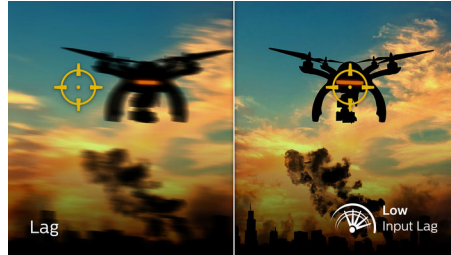

27M1N3500LS/01

Highlights

144 Hz Gaming

You play intense, competitive games. You demand a display with lag-free, ultra-smooth images. This Philips display redraws the screen image up to 144 times per second, effectively 2.4x faster than a standard display. A lower frame rate can make enemies appear to jump from spot to spot on the screen, making them difficult targets to hit. With 144 Hz frame rate, you get those critical missing images on the screen, showing enemy movement in ultra-smooth motion so you can easily target them. With ultra-low input lag and no screen tearing, this Philips display is your perfect gaming partner

1 ms MPRT fast response

MPRT (motion picture response time) is a more intuitive way to describe response time, which directly refers to the duration between seeing blurry noise and clean, crisp images. The Philips gaming monitor with 1 ms MPRT effectively eliminates smearing and motion blur and delivers sharper and more precise visuals to enhance your gaming experience. The best

choice for playing thrilling and twitch-sensitive games.

Low Input Lag

Input lag is the amount of time that elapses between performing an action with connected devices and seeing the result on screen. Low input lag reduces the time delay between entering a command from your devices to monitor, greatly improving play on twitch-sensitive video games, particularly important for playing fast-paced, competitive games.