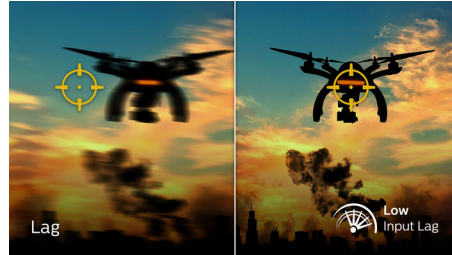

32M1N5500VS/01

Highlights

165 Hz Gaming

You play intense, competitive gaming. You demand display with lag free, ultra-smooth images. This Philips display redraws the screen image up to 165 times per second, effectively faster than a standard display. A lower frame rate can make enemies appear to jump from spot to spot on the screen, making them difficult targets to hit. With 165 Hz frame rate, you get those critical missing images on the screen which shows enemy movement in ultra-smooth motion so you can easily target them. With ultra-low input lag and no screen tearing, this Philips display is your perfect gaming partner

1 ms MPRT fast response

MPRT (motion picture response time) is a more intuitive way to describe response time, which directly refers to the duration between seeing blurry noise and clean, crisp images. The Philips gaming monitor with 1 ms MPRT effectively eliminates smearing and motion blur and delivers sharper and more precise visuals to enhance your gaming experience. The best

choice for playing thrilling and twitch-sensitive games.

Low Input Lag

Input lag is the amount of time that elapses between performing an action with connected devices and seeing the result on screen. Low input lag reduces the time delay between entering a command from your devices to monitor, greatly improving play on twitch-sensitive video games, particularly important for playing fast-paced, competitive games.