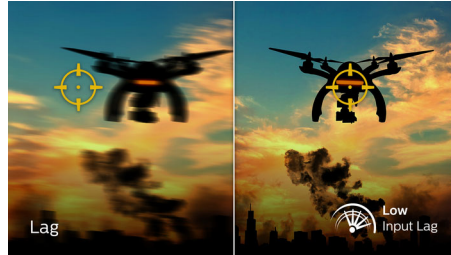

Low Input Lag

Input lag is the amount of time that elapses between performing an action with connected devices and seeing the result on screen. Low input lag reduces the time delay between entering a command from your devices to monitor, greatly improving play on twitch-sensitive video games, particularly important for playing fast-paced, competitive games.