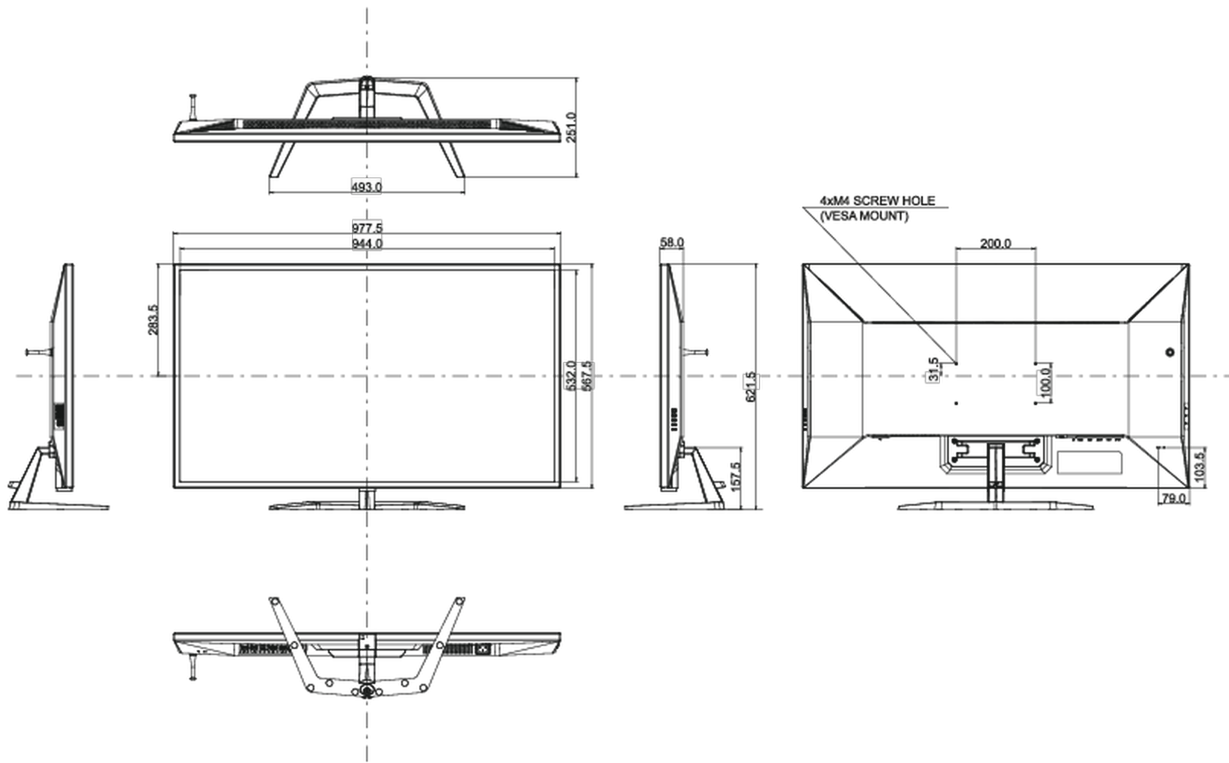

04 MECHANICAL

Display position adjustments	tilt
Tilt angle	10° up; 2° down
VESA mounting	200 x 100mm

05 ACCESSORIES INCLUDED

Cables	power, USB, HDMI, DP
Other	quick start guide, safety guide
Remote control	yes (batteries included)

08 DIMENSIONS / WEIGHT

Product dimensions W x H x D	977.5 x 621.5 x 251mm
Box dimensions W x H x D	1071 x 760 x 240mm
Weight (without box)	14.9kg
Weight (without stand)	13.1kg
Weight (with box)	20.5kg
EAN code	4948570118526