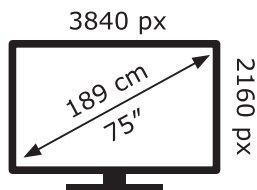

ENERG

LG Electronics

75NANO923PB

143 kWh/1000h

ABCDEF**G**

234 kWh/1000h

2019/2013