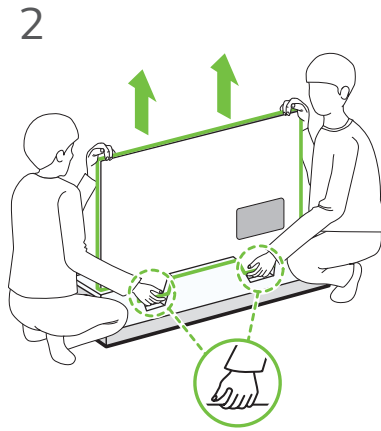

70UP7670PUB 75UP7670PUB
70UP7770PUA 75UP7770PUB
70UP7770PUB

OPTICAL DIGITAL AUDIO OUT

LAN

ANTENNA / CABLE IN

USB IN

HDMI IN

HDMI IN eARC/ARC

A, B, C, D, E : mm (inches / pulgadas / po)
F, G : kg (lbs / libras / lb)