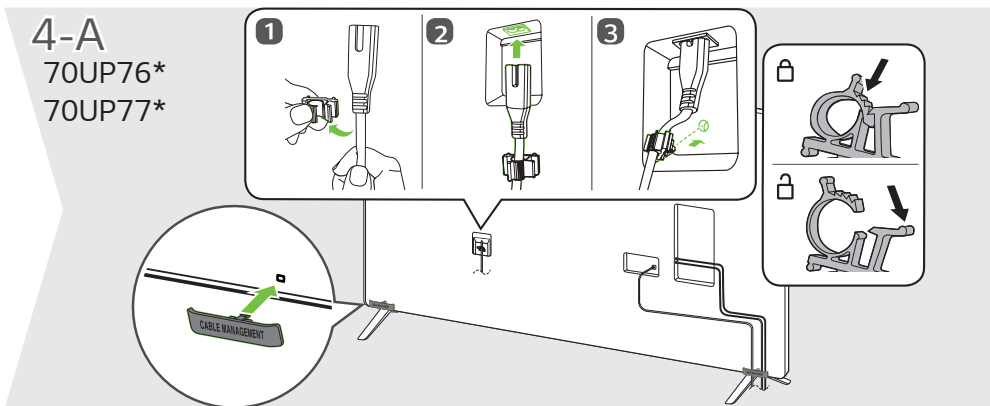

70UP7670PUB 75UP7670PUB
70UP7770PUA 75UP7770PUB
70UP7770PUB

OPTICAL DIGITAL AUDIO OUT

LAN

ANTENNA / CABLE IN

USB IN

HDMI IN

HDMI IN eARC/ARC

A, B, C, D, E : mm (inches / pulgadas / po)
F, G : kg (lbs / libras / lb)