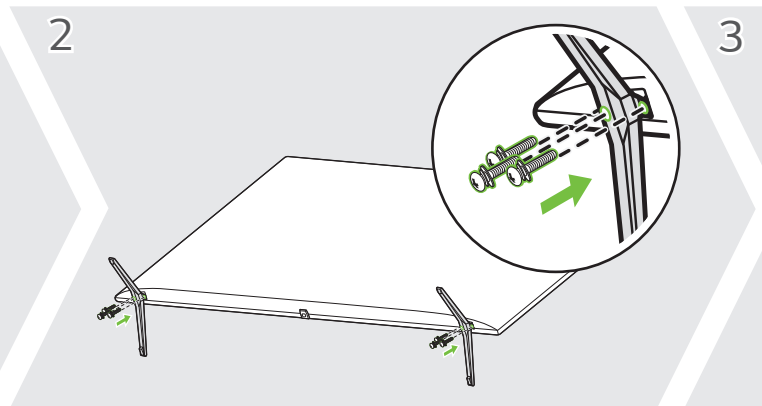

70UP7670PUB 75UP7670PUB
70UP7770PUA 75UP7770PUB
70UP7770PUB

OPTICAL DIGITAL AUDIO OUT

LAN

ANTENNA / CABLE IN

USB IN

HDMI IN

HDMI IN eARC/ARC

A, B, C, D, E : mm (inches / pulgadas / po)
F, G : kg (lbs / libras / lb)