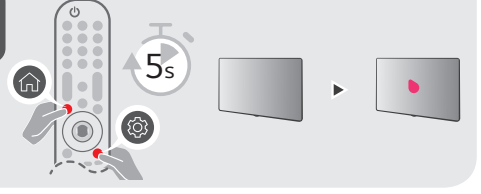

70UP7670PUB 75UP7670PUB
70UP7770PUA 75UP7770PUB
70UP7770PUB

OPTICAL DIGITAL AUDIO OUT

LAN

ANTENNA / CABLE IN

USB IN

HDMI IN

HDMI IN eARC/ARC

A, B, C, D, E : mm (inches / pulgadas / po)
F, G : kg (lbs / libras / lb)