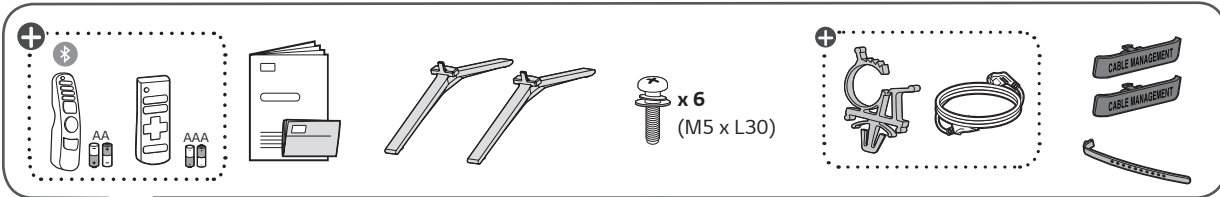

70UP7670PUB 75UP7670PUB
70UP7770PUA 75UP7770PUB
70UP7770PUB

OPTICAL DIGITAL AUDIO OUT

LAN

ANTENNA / CABLE IN

USB IN

HDMI IN

HDMI IN eARC/ARC

A, B, C, D, E : mm (inches / pulgadas / po)
F, G : kg (lbs / libras / lb)