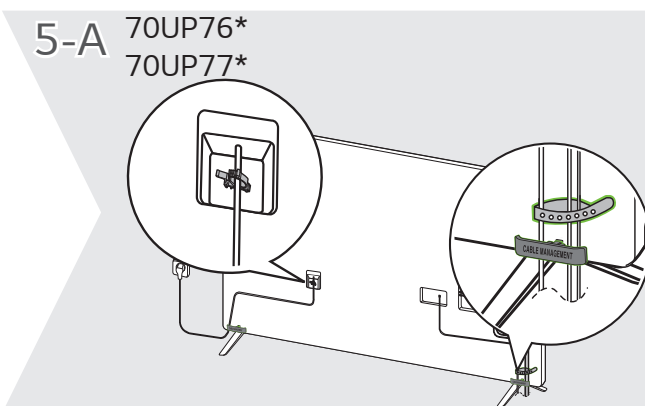

70UP7670PUB 75UP7670PUB
70UP7770PUA 75UP7770PUB
70UP7770PUB

OPTICAL DIGITAL AUDIO OUT

LAN

ANTENNA / CABLE IN

USB IN

HDMI IN

HDMI IN eARC/ARC

A, B, C, D, E : mm (inches / pulgadas / po)
F, G : kg (lbs / libras / lb)