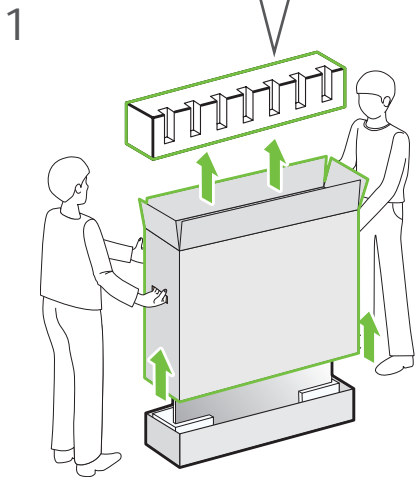

70UP7670PUB 75UP7670PUB
70UP7770PUA 75UP7770PUB
70UP7770PUB

OPTICAL DIGITAL AUDIO OUT

LAN

ANTENNA / CABLE IN

USB IN

HDMI IN

HDMI IN eARC/ARC

A, B, C, D, E : mm (inches / pulgadas / po)
F, G : kg (lbs / libras / lb)