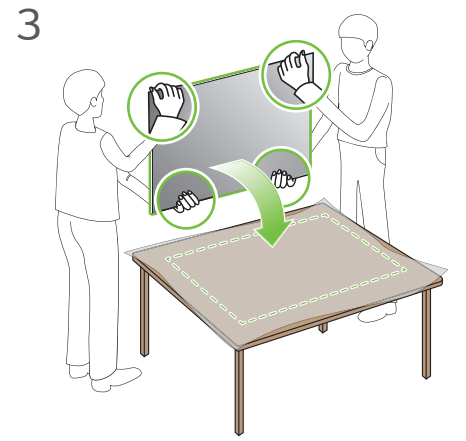

70UP7670PUB 75UP7670PUB
70UP7770PUA 75UP7770PUB
70UP7770PUB

OPTICAL DIGITAL AUDIO OUT

LAN

ANTENNA / CABLE IN

USB IN

HDMI IN

HDMI IN eARC/ARC

A, B, C, D, E : mm (inches / pulgadas / po)
F, G : kg (lbs / libras / lb)