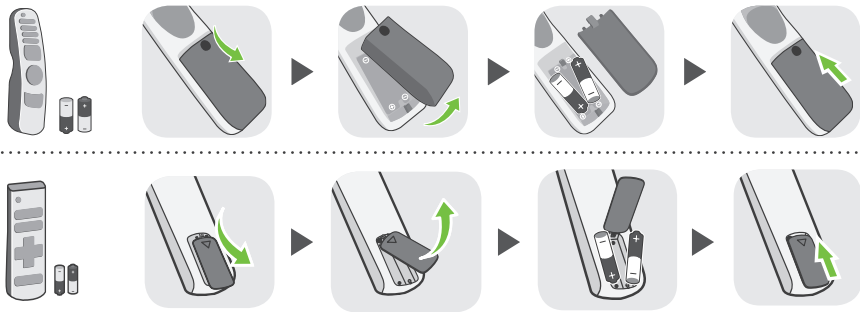

70UP7670PUB 75UP7670PUB
70UP7770PUA 75UP7770PUB
70UP7770PUB

OPTICAL DIGITAL AUDIO OUT

LAN

ANTENNA / CABLE IN

USB IN

HDMI IN

HDMI IN eARC/ARC

A, B, C, D, E : mm (inches / pulgadas / po)
F, G : kg (lbs / libras / lb)