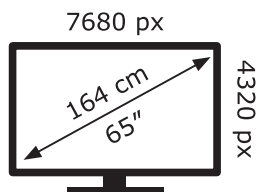

ENERG

LG Electronics

65QNED993PB

195 kWh/1000h

ABCDEF**G**

322 kWh/1000h

2019/2013