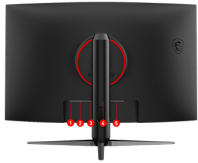

*sRGB and DCI-P3 follow CIE1976 standard

CONNECTIONS

1. 1x Power Jack
2. 1x HDMI (2.0b)
3. 1x HDMI (2.0b)
4. 1x DisplayPort (1.2a)
5. 1x Earphone out