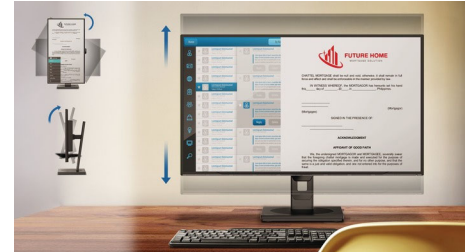

The Compact Ergo Base is a people-friendly Philips monitor base that tilts, pivot and height-adjusts so each user can position the monitor for maximum viewing comfort and efficiency.

Cable management

Cable management is an intimate design that maintains a tidy workspace by organising the cables and wires required for the operation of a display device.