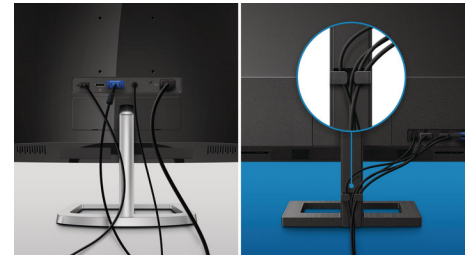

A pair of high-quality stereo speakers built into a display device. They may be visible front

firing, or invisible down firing, top firing, rear firing etc. depending on model and design.

Compact Ergo Base

The Compact Ergo Base is a people-friendly Philips monitor base that tilts, pivot and height-adjusts so each user can position the monitor for maximum viewing comfort and efficiency.

Cable management

Cable management is an intimate design that maintains a tidy workspace by organising the cables and wires required for the operation of a display device.