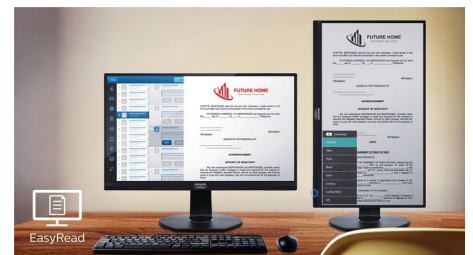

EasyRead mode

EasyRead mode for a paper-like reading experience

USB-C

Fast Response
1ms MPRT

SmartImage
Game

LowBlue Mode

Flicker-free

Built-in Speaker

EasyRead

Compact Ergo
Base

EasySelect