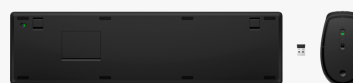

HP 655 Wireless Keyboard and Mouse Combo

Specifications

Product number	4R0D9AA
Supported platforms	Compatible with PCs with available USB-A port.
UPC number	(ABB) 196188140734; (ABU) 196188140932; (AC3) 196188141045
JAN code	(UUF) 4573595698052
Master carton upc code	(ABA) 10196188140717; (ABM) 10196188140678; (ACS) 10196188141042; (UUF) 10196188141721
Tariff number	8471602000
Connection type	2.4 GHz wireless connection
Wireless range	Up to 10 m in open area.³
Keyboard type	Full size; 3-zone layout
Keys structure	Plunger; 2.0 mm; Low profile key travel
Battery description	2 x AAA (keyboard); 2 x AAA (mouse)
Battery life	Up to 24 months (mouse); Up to 20 months (keyboard, LEDs off)²
Programmable keys	Up to 20¹
Hot keys	19
Special keys	Mic mute; Dictation; Email[†]
Keyboard features	Spill resistant; Tilt adjustable
LED indicator	Caps lock; Fn lock; Battery indicator; Mic mute
Keys lifecycle	10 million keystrokes for all the keys
Sensor technology	Multi surface tracking⁴
Sensor nominal value	4000 dpi
Buttons	3
Programmable buttons	2¹
Advanced scroll wheel	Normal
Indicator light	Battery
Security	AES 128 bits encryption
Product color	Black
Management software	HP Accessory Center Software
Supported operating systems	Windows 11; Windows 10
System Requirements, Minimum	USB Type-A port
Warranty	HP standard One-year limited warranty^{5,6}
Certifications and compliances	CE; GS; FCC; RoHS; BSMI; EAC; ICES; CULus; Ukraine; India BIS; KCC; VCCI
What's in the box	Wireless keyboard Wireless mouse USB dongle 2 x AA batteries 2 x AAA batteries Quick start guide Warranty card R.E.D. Card (EMEA only)
Country of origin	Made in China
Dimensions (W x D x H)	428.22 x 115.47 x 18.06 mm (keyboard); 120.28 x 69.95 x 41.39 mm (mouse)
Weight	0.43 kg (keyboard); 0.09 kg (mouse)
Package dimensions (W x D x H)	47 x 156 x 537 mm
Package weight	0.96 kg
Master carton quantity	10
Master carton dimensions (W x D x H)	188 x 470 x 557 mm
Master carton weight	9.96 kg
Carton per layer	4
Pallet (layers)	10
Carton per pallet	40
Products per layer	40
Products per pallet	400
Pallet weight	410.56 kg
Sustainable Impact specifications	60% post-consumer recycled plastic