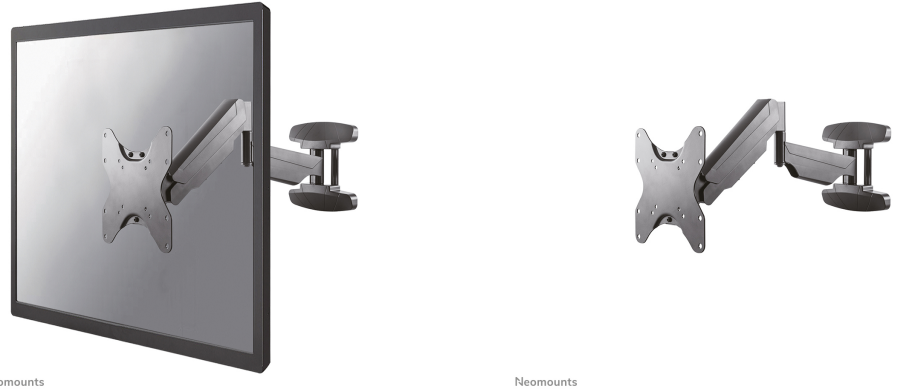

WL70-550BL12

NEOMOUNTS TV WALL MOUNT

SPECIFICATIONS

GENERAL

Min. screen size*	23 inch
Max. screen size*	42 inch
Min. weight	5 kg (per screen)
Max. weight	30 kg (per screen)
Screens	1
VESA minimum	75x75 mm
VESA maximum	200x200 mm
Distance to wall	5,9-56,3 cm

FUNCTIONALITY

Type	Full motion Tilt Rotate Swivel
Height adjustment	0-28,2 cm
Tilt (degrees)	+5°, -15°
Swivel (degrees)	180°
Rotate (degrees)	+3°, -3°
Height	32,7 cm
Width	22,6 cm
Depth	56,3 cm
Adjustment type	Gas spring

Neomounts WL70-550BL12 full motion wall mount for 23-42" screens - Black

The Neomounts WL70-550BL12 is a full motion wall mount for flat screens up to 42" with a maximum weight capacity of 30 kg. The versatile tilt (20°) and swivel (180°) technology allows you to create the optimum viewing angle. The mount can be levelled for the perfect installation.

The WL70-550BL12 has a depth of 5,9-56,3 cm and is suitable for screens that meet VESA hole pattern 75x75 to 200x200 mm.

The mount can be easily adjusted in height using the gas spring. The cable management system allows you to route and secure any loose cables at the back of the screen. Additionally, the mount features an Easy-release VESA, that allows you to attach the TV in a wink of an eye.