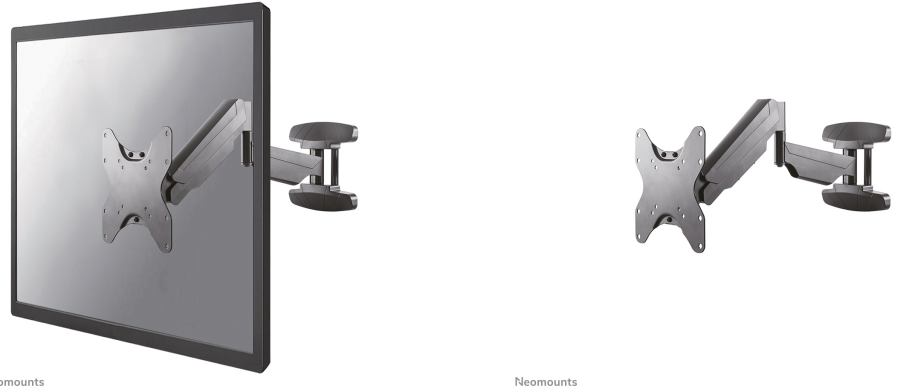

WL70-550BL12

NEOMOUNTS TV WALL MOUNT

SPECIFICATIONS

GENERAL

Min. screen size*	23 inch
Max. screen size*	42 inch
Min. weight	5 kg (per screen)
Max. weight	30 kg (per screen)
Screens	1
VESA minimum	75x75 mm
VESA maximum	200x200 mm
Distance to wall	5,9-56,3 cm

FUNCTIONALITY

Type	Tilt Rotate Swivel Full motion
Height adjustment	0-28,2 cm
Tilt (degrees)	+5°, -15°
Swivel (degrees)	180°
Rotate (degrees)	+3°, -3°
Height	32,7 cm
Width	22,6 cm
Depth	56,3 cm
Adjustment type	Gas spring

Neomounts WL70-550BL12 full motion wall mount for 23-42" screens - Black

The Neomounts WL70-550BL12 is a full motion wall mount for flat screens up to 42" with a maximum weight capacity of 30 kg. The versatile tilt (20°) and swivel (180°) technology allows you to create the optimum viewing angle. The mount can be levelled for the perfect installation.

The WL70-550BL12 has a depth of 5,9-56,3 cm and is suitable for screens that meet VESA hole pattern 75x75 to 200x200 mm.

The mount can be easily adjusted in height using the gas spring. The cable management system allows you to route and secure any loose cables at the back of the screen. Additionally, the mount features an Easy-release VESA, that allows you to attach the TV in a wink of an eye.