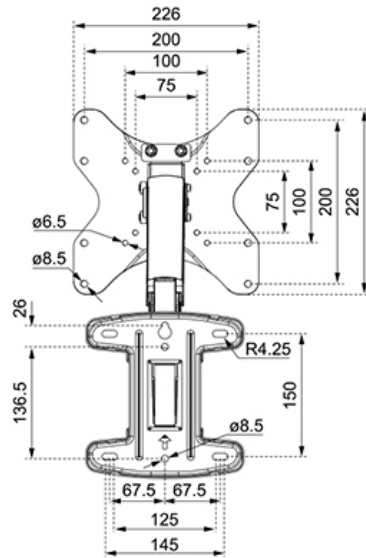

FUNCTIE

Type	Tilt Rotate Swivel Full motion
Height adjustment	0-28,2 cm
Tilt (degrees)	+5°, -15°
Swivel (degrees)	180°
Rotate (degrees)	+3°, -3°
Height	32,7 cm
Width	22,6 cm
Depth	56,3 cm
Adjustment type	Gas spring

Neomounts

Neomounts

Neomounts WL70-550BL12 Monitor/TV mount wall - 23-42" - 5-30 kg - VESA 75x75-200x200 - d 5,9-56,3 cm - gas spring - level adjustment - full motion - black

The Neomounts WL70-550BL12 is a full motion wall mount for flat screens up to 42" with a maximum weight capacity of 30 kg. The versatile tilt (20°) and swivel (180°) technology allows you to create the optimum viewing angle. The mount can be levelled for the perfect installation.

The WL70-550BL12 has a depth of 5,9-56,3 cm and is suitable for screens that meet VESA hole pattern 75x75 to 200x200 mm.

The mount can be easily adjusted in height using the gas spring. The cable management system allows you to route and secure any loose cables at the back of the screen. Additionally, the mount features an Easy-release VESA, that allows you to attach the TV in a wink of an eye.

WL70-550BL12

NEOMOUNTS WL70-550BL12 MONITOR/TV MOUNT WALL 23-42" - GAS SPRING - FULL MOTION

Neomounts

Measuring unit: mm