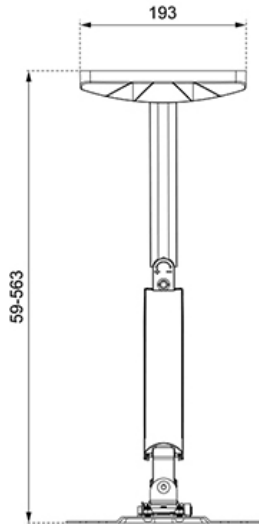

FUNCTIE

Type	Tilt Rotate Swivel Full motion
Height adjustment	0-28,2 cm
Tilt (degrees)	+5°, -15°
Swivel (degrees)	180°
Rotate (degrees)	+3°, -3°
Height	32,7 cm
Width	22,6 cm
Depth	56,3 cm
Adjustment type	Gas spring

Neomounts

Neomounts

Neomounts WL70-550BL12 Monitor/TV mount wall - 23-42" - 5-30 kg - VESA 75x75-200x200 - d 5,9-56,3 cm - gas spring - level adjustment - full motion - black

The Neomounts WL70-550BL12 is a full motion wall mount for flat screens up to 42" with a maximum weight capacity of 30 kg. The versatile tilt (20°) and swivel (180°) technology allows you to create the optimum viewing angle. The mount can be levelled for the perfect installation.

The WL70-550BL12 has a depth of 5,9-56,3 cm and is suitable for screens that meet VESA hole pattern 75x75 to 200x200 mm.

The mount can be easily adjusted in height using the gas spring. The cable management system allows you to route and secure any loose cables at the back of the screen. Additionally, the mount features an Easy-release VESA, that allows you to attach the TV in a wink of an eye.

WL70-550BL12

NEOMOUNTS WL70-550BL12 MONITOR/TV MOUNT WALL 23-42" - GAS SPRING - FULL MOTION

Neomounts

Measuring unit: mm