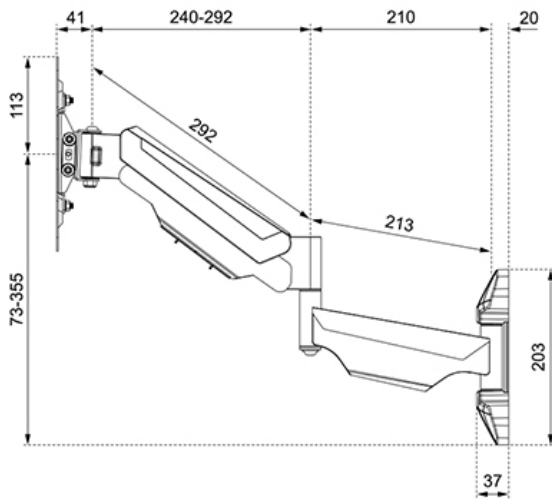

FUNCTIE

Type	Tilt Rotate Swivel Full motion
Height adjustment	0-28,2 cm
Tilt (degrees)	+5°, -15°
Swivel (degrees)	180°
Rotate (degrees)	+3°, -3°
Height	32,7 cm
Width	22,6 cm
Depth	56,3 cm
Adjustment type	Gas spring

Neomounts

Neomounts

Neomounts WL70-550BL12 Monitor/TV mount wall - 23-42" - 5-30 kg - VESA 75x75-200x200 - d 5,9-56,3 cm - gas spring - level adjustment - full motion - black

The Neomounts WL70-550BL12 is a full motion wall mount for flat screens up to 42" with a maximum weight capacity of 30 kg. The versatile tilt (20°) and swivel (180°) technology allows you to create the optimum viewing angle. The mount can be levelled for the perfect installation.

The WL70-550BL12 has a depth of 5,9-56,3 cm and is suitable for screens that meet VESA hole pattern 75x75 to 200x200 mm.

The mount can be easily adjusted in height using the gas spring. The cable management system allows you to route and secure any loose cables at the back of the screen. Additionally, the mount features an Easy-release VESA, that allows you to attach the TV in a wink of an eye.

WL70-550BL12

NEOMOUNTS WL70-550BL12 MONITOR/TV MOUNT WALL 23-42" - GAS SPRING - FULL MOTION

Neomounts

Measuring unit: mm