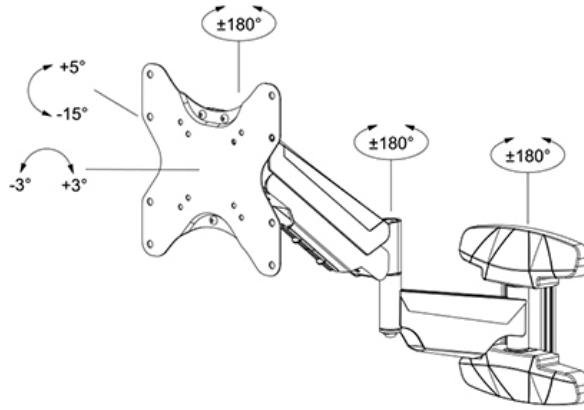

WL70-550BL12

NEOMOUNTS WL70-550BL12 MONITOR/TV MOUNT WALL 23-42" - GAS SPRING - FULL MOTION

Neomounts

Measuring unit: mm