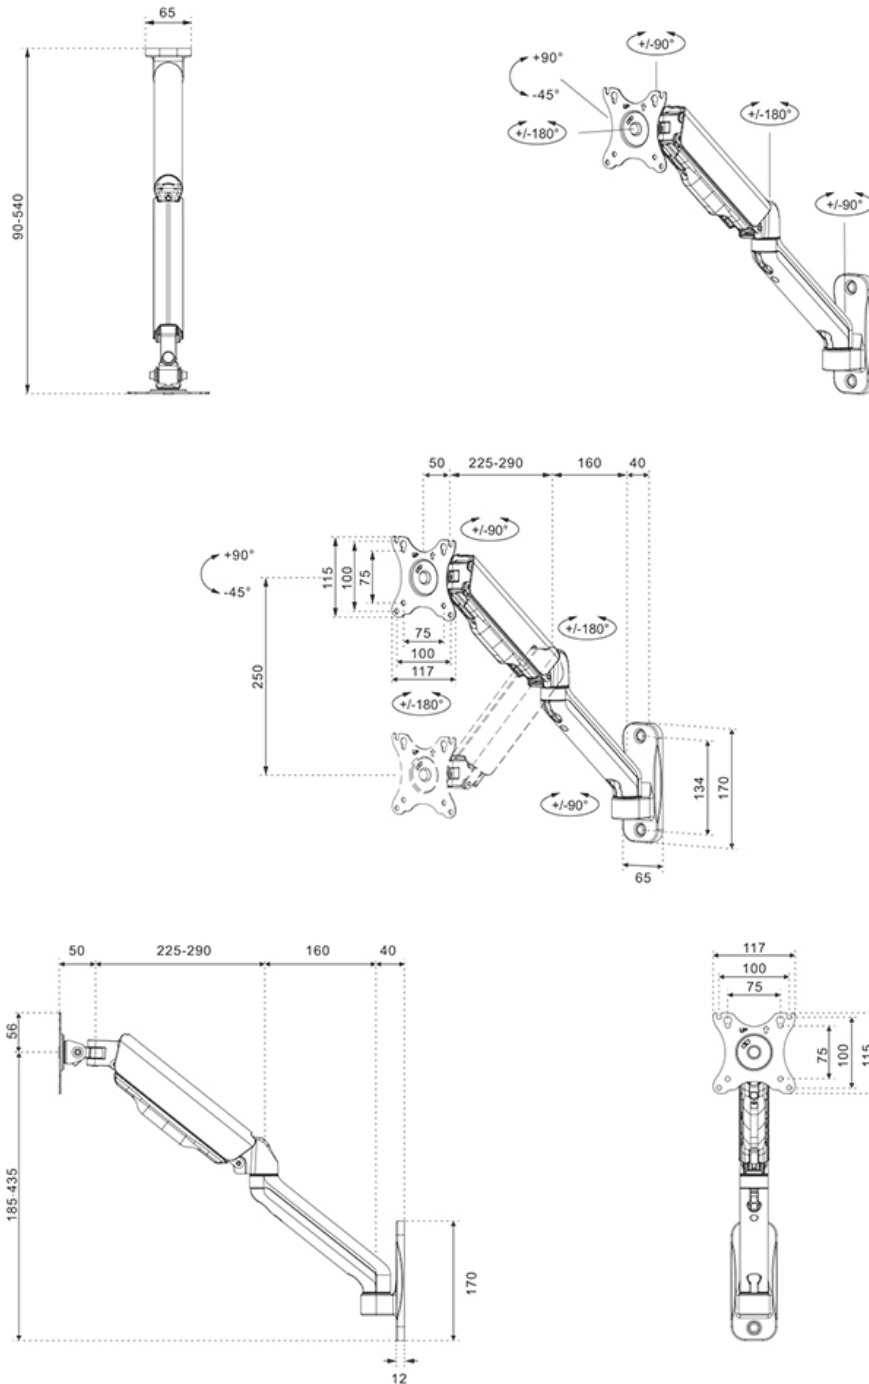

#### FUNCTIONALITY

Type	Full motion Tilt Rotate Swivel
Height adjustment	0-25 cm
Tilt (degrees)	+90°, -45°
Swivel (degrees)	180°
Rotate (degrees)	360°
Height	49,1 cm
Width	11,7 cm
Depth	47,5 cm
Adjustment type	Gas spring

### Neomounts WL70-450BL11 full motion wall mount for 17-32" screens - Black

The Neomounts WL70-450BL11 is a full motion wall mount for flat screens up to 32" with a maximum weight capacity of 9 kg. The versatile tilt (135°), rotate (360°) and swivel (180°) technology allows you to create the optimum viewing angle.

The WL70-450BL11 has a depth of 9-54 cm and is suitable for screens that meet VESA hole pattern 75x75 to 100x100 mm.

The mount can be easily adjusted in height using the gas spring. The cable management system allows you to route and secure any loose cables at the back of the screen. Additionally, the mount features an Easy-release VESA, that allows you to attach the TV in a wink of an eye.

## NEOMOUNTS TV/MONITOR WALL MOUNT

Neomounts

Measuring unit: mm