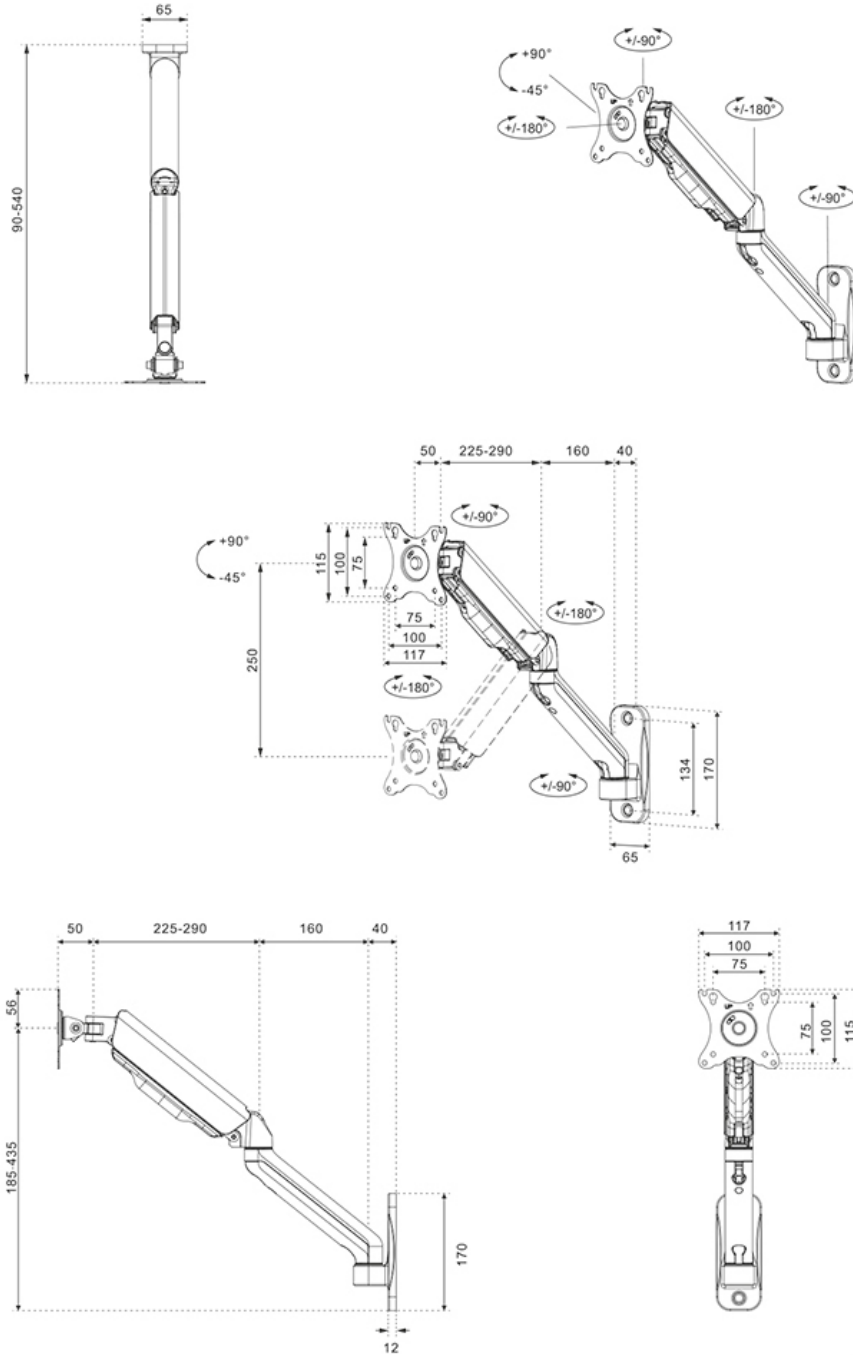

WL70-450BL11

NEOMOUNTS WL70-450BL11 MONITOR/TV MOUNT WALL 17-32" - GAS SPRING - FULL MOTION

Neomounts

Measuring unit: mm