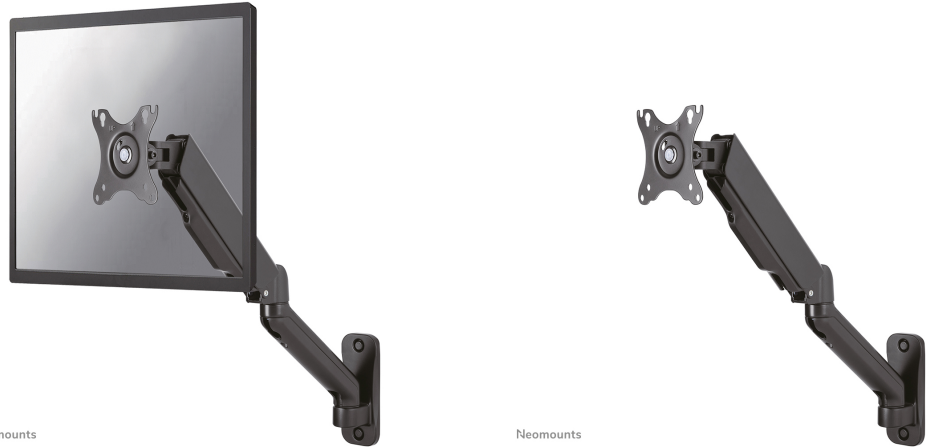

WL70-450BL11

NEOMOUNTS WL70-450BL11 MONITOR/TV MOUNT WALL 17-32" - GAS SPRING - FULL MOTION

SPECIFICATIONS

GENERAL

Min. screen size*	17
Max. screen size*	32
Min. weight	2
Max. weight	9
Screens	1
VESA minimum	75x75 mm
VESA maximum	100x100 mm
Distance to wall	9-54 cm

FUNCTIE

Type	Tilt Rotate Swivel Full motion
Height adjustment	0-25 cm
Tilt (degrees)	+90°, -45°
Swivel (degrees)	180°
Rotate (degrees)	360°
Height	49,1 cm
Width	11,7 cm
Depth	47,5 cm
Adjustment type	Gas spring

Neomounts WL70-450BL11 Monitor/TV mount wall - 17-32" - 2-9 kg - VESA 75x75-100x100 - d 9-54 cm - gas spring - full motion - black

The Neomounts WL70-450BL11 is a full motion wall mount for flat screens up to 32" with a maximum weight capacity of 9 kg. The versatile tilt (135°), rotate (360°) and swivel (180°) technology allows you to create the optimum viewing angle.

The WL70-450BL11 has a depth of 9-54 cm and is suitable for screens that meet VESA hole pattern 75x75 to 100x100 mm.

The mount can be easily adjusted in height using the gas spring. The cable management system allows you to route and secure any loose cables at the back of the screen. Additionally, the mount features an Easy-release VESA, that allows you to attach the TV in a wink of an eye.