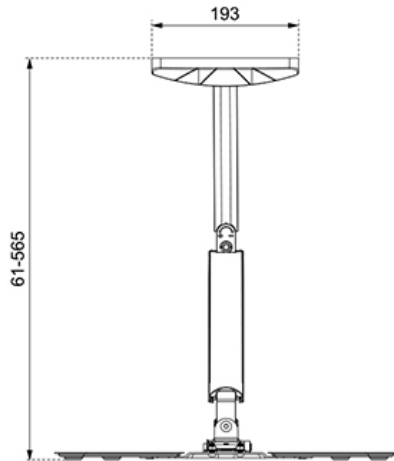

FUNCTIE

Type	Tilt
	Rotate
	Swivel
	Full motion
Height adjustment	4,5-32,7 cm
Tilt (degrees)	+5°, -15°
Swivel (degrees)	180°
Rotate (degrees)	+3°, -3°
Height	45 cm
Width	45 cm
Depth	56,5 cm
Adjustment type	Gas spring

Neomounts

Neomounts

Neomounts WL70-550BL14 Monitor/TV mount wall - 40-55" - 5-30 kg - VESA 75x75-400x400 - d 6,1-56,5 cm - gas spring - level adjustment - full motion - black

The Neomounts WL70-550BL14 is a full motion wall mount for flat screens up to 55" with a maximum weight capacity of 30 kg. The versatile tilt (20°) and swivel (180°) technology allows you to create the optimum viewing angle. The mount can be levelled for the perfect installation.

The WL70-550BL14 has a depth of 6,1-56,5 cm and is suitable for screens that meet VESA hole pattern 75x75 to 400x400 mm.

The mount can be easily adjusted in height using the gas spring. The cable management system allows you to route and secure any loose cables at the back of the screen. Additionally, the mount features an Easy-release VESA, that allows you to attach the TV in a wink of an eye.

WL70-550BL14

NEOMOUNTS WL70-550BL14 MONITOR/TV MOUNT
WALL 40-55" - GAS SPRING - FULL MOTION

Neomounts

Measuring unit: mm