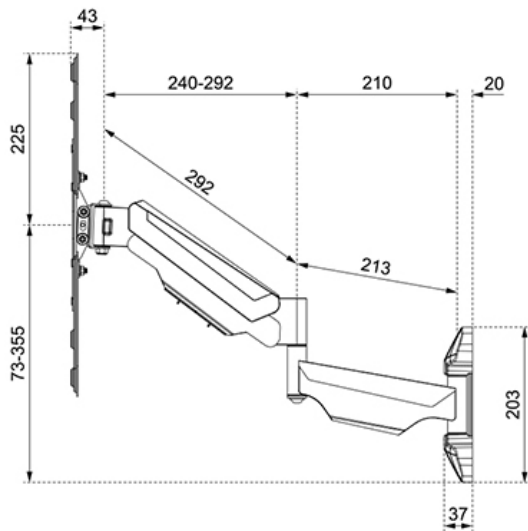

FUNCTIE

Type	Tilt
	Rotate
	Swivel
	Full motion
Height adjustment	4,5-32,7 cm
Tilt (degrees)	+5°, -15°
Swivel (degrees)	180°
Rotate (degrees)	+3°, -3°
Height	45 cm
Width	45 cm
Depth	56,5 cm
Adjustment type	Gas spring

Neomounts

Neomounts

Neomounts WL70-550BL14 Monitor/TV mount wall - 40-55" - 5-30 kg - VESA 75x75-400x400 - d 6,1-56,5 cm - gas spring - level adjustment - full motion - black

The Neomounts WL70-550BL14 is a full motion wall mount for flat screens up to 55" with a maximum weight capacity of 30 kg. The versatile tilt (20°) and swivel (180°) technology allows you to create the optimum viewing angle. The mount can be levelled for the perfect installation.

The WL70-550BL14 has a depth of 6,1-56,5 cm and is suitable for screens that meet VESA hole pattern 75x75 to 400x400 mm.

The mount can be easily adjusted in height using the gas spring. The cable management system allows you to route and secure any loose cables at the back of the screen. Additionally, the mount features an Easy-release VESA, that allows you to attach the TV in a wink of an eye.

WL70-550BL14

NEOMOUNTS WL70-550BL14 MONITOR/TV MOUNT
WALL 40-55" - GAS SPRING - FULL MOTION

Neomounts

Measuring unit: mm