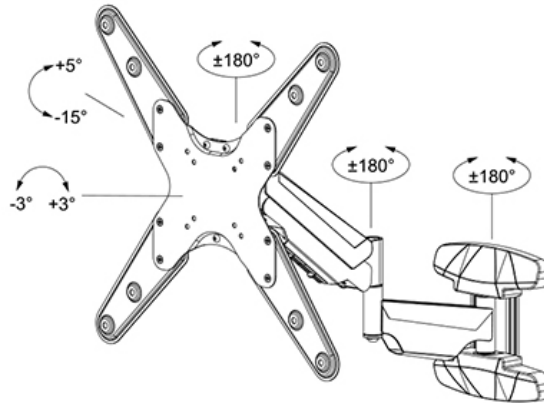

FUNCTIE

Type	Tilt
	Rotate
	Swivel
	Full motion
Height adjustment	4,5-32,7 cm
Tilt (degrees)	+5°, -15°
Swivel (degrees)	180°
Rotate (degrees)	+3°, -3°
Height	45 cm
Width	45 cm
Depth	56,5 cm
Adjustment type	Gas spring

Neomounts

Neomounts

Neomounts WL70-550BL14 Monitor/TV mount wall - 40-55" - 5-30 kg - VESA 75x75-400x400 - d 6,1-56,5 cm - gas spring - level adjustment - full motion - black

The Neomounts WL70-550BL14 is a full motion wall mount for flat screens up to 55" with a maximum weight capacity of 30 kg. The versatile tilt (20°) and swivel (180°) technology allows you to create the optimum viewing angle. The mount can be levelled for the perfect installation.

The WL70-550BL14 has a depth of 6,1-56,5 cm and is suitable for screens that meet VESA hole pattern 75x75 to 400x400 mm.

The mount can be easily adjusted in height using the gas spring. The cable management system allows you to route and secure any loose cables at the back of the screen. Additionally, the mount features an Easy-release VESA, that allows you to attach the TV in a wink of an eye.

WL70-550BL14

NEOMOUNTS WL70-550BL14 MONITOR/TV MOUNT
WALL 40-55" - GAS SPRING - FULL MOTION

Neomounts

Measuring unit: mm