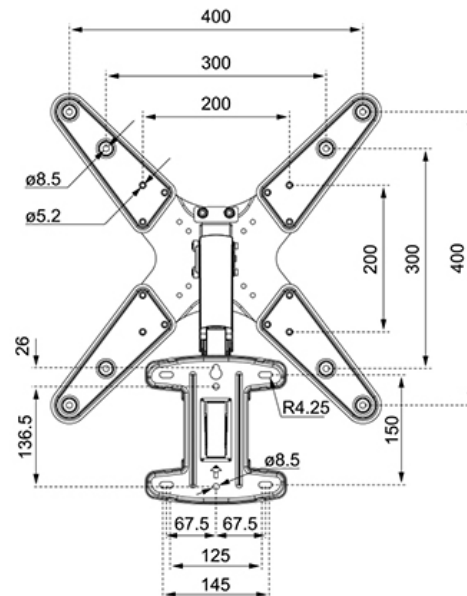

FUNCTIE

Type	Tilt
	Rotate
	Swivel
	Full motion
Height adjustment	4,5-32,7 cm
Tilt (degrees)	+5°, -15°
Swivel (degrees)	180°
Rotate (degrees)	+3°, -3°
Height	45 cm
Width	45 cm
Depth	56,5 cm
Adjustment type	Gas spring

Neomounts

Neomounts

Neomounts WL70-550BL14 Monitor/TV mount wall - 40-55" - 5-30 kg - VESA 75x75-400x400 - d 6,1-56,5 cm - gas spring - level adjustment - full motion - black

The Neomounts WL70-550BL14 is a full motion wall mount for flat screens up to 55" with a maximum weight capacity of 30 kg. The versatile tilt (20°) and swivel (180°) technology allows you to create the optimum viewing angle. The mount can be levelled for the perfect installation.

The WL70-550BL14 has a depth of 6,1-56,5 cm and is suitable for screens that meet VESA hole pattern 75x75 to 400x400 mm.

The mount can be easily adjusted in height using the gas spring. The cable management system allows you to route and secure any loose cables at the back of the screen. Additionally, the mount features an Easy-release VESA, that allows you to attach the TV in a wink of an eye.

WL70-550BL14

NEOMOUNTS WL70-550BL14 MONITOR/TV MOUNT
WALL 40-55" - GAS SPRING - FULL MOTION

Neomounts

Measuring unit: mm