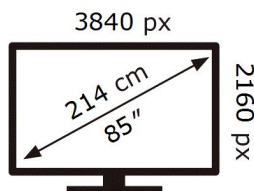

QE85Q60BAU

**145** kWh/1000h

ABCDEF **G**

**269** kWh/1000h

2019/2013