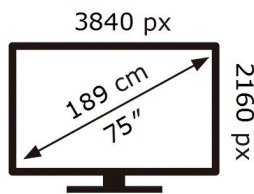

HG75AU800EU

**172** kWh/1000h

ABCDEF **G**

**253** kWh/1000h

2019/2013